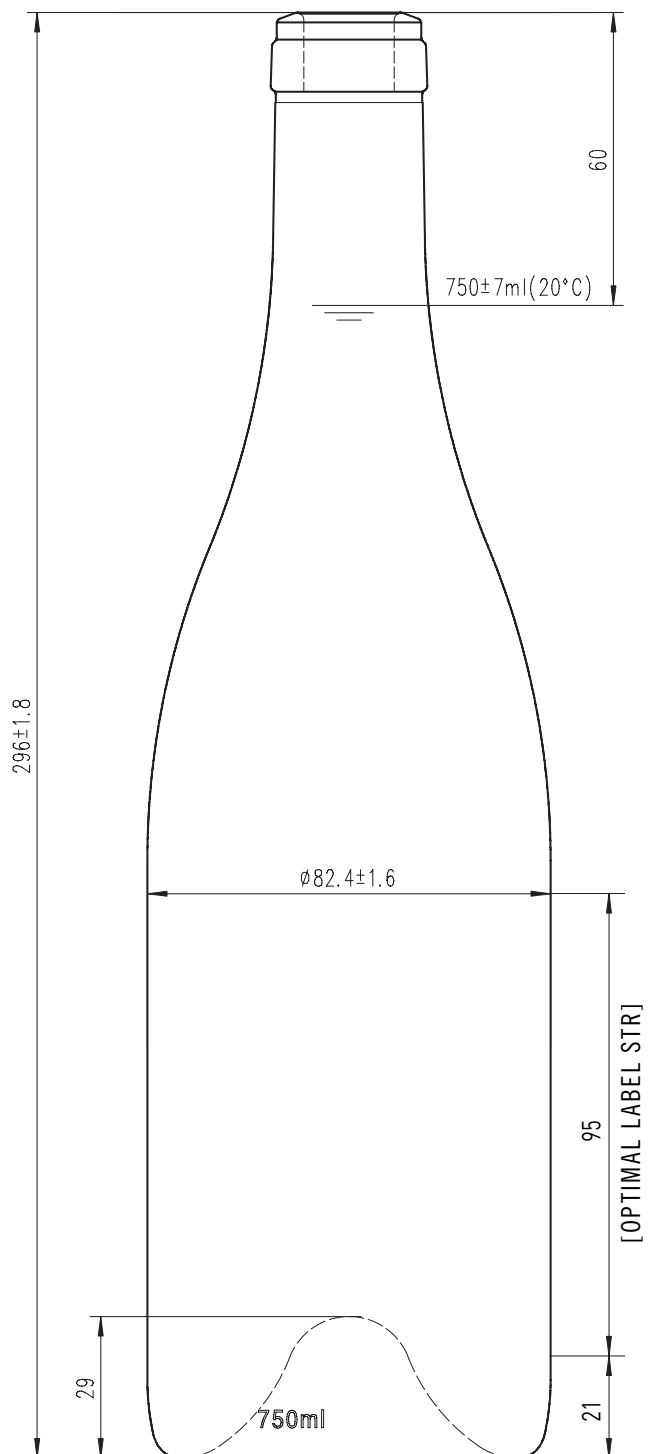

Burgundy DALI (Cork)

PRODUCT CODE:	CR427
MOUTH FINISH:	Cork 31.5 (Careé)
DIAMETER:	82.4mm ± 1.6mm
HEIGHT:	296mm ± 1.8mm
LABEL PANEL:	95mm
PUNT DEPTH:	29mm
WEIGHT:	600g
75cl FILL POINT:	60mm

NEW ZEALAND

PALLET LOAD:	1,372
LAYERS:	7

CHANDLER
GLASS & PACKAGING
www.chandler.co

New Zealand
PO Box 303-237, North Harbour,
Auckland 0751, New Zealand
E: info@chandler.co · T: +64 9 448 1288