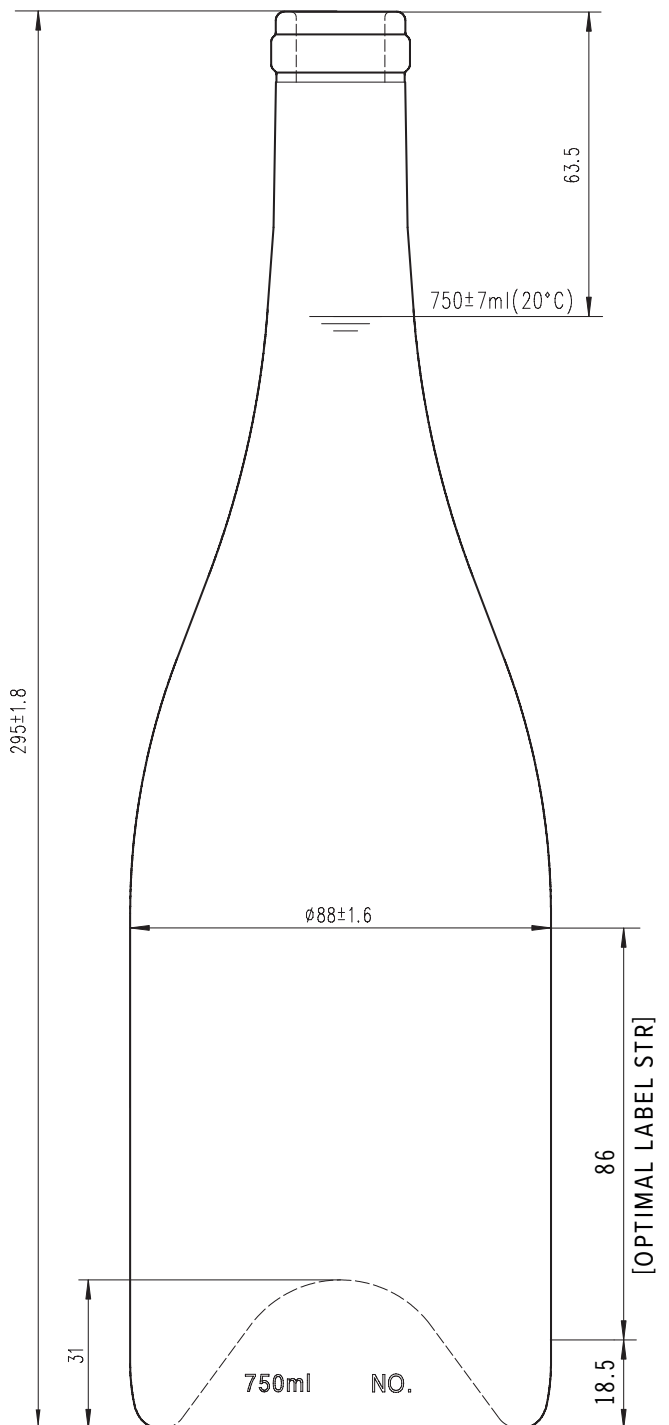

BURGUNDY LOLA (CORK)

PRODUCT CODE:	CR419
MOUTH FINISH:	Cork 29
DIAMETER:	88.0mm ± 1.6mm
HEIGHT:	295mm ± 1.8mm
LABEL PANEL:	86mm
PUNT DEPTH:	31mm
WEIGHT:	640g
75cl FILL POINT:	63.5mm

NEW ZEALAND

PALLET LOAD:	1,169
LAYERS:	7