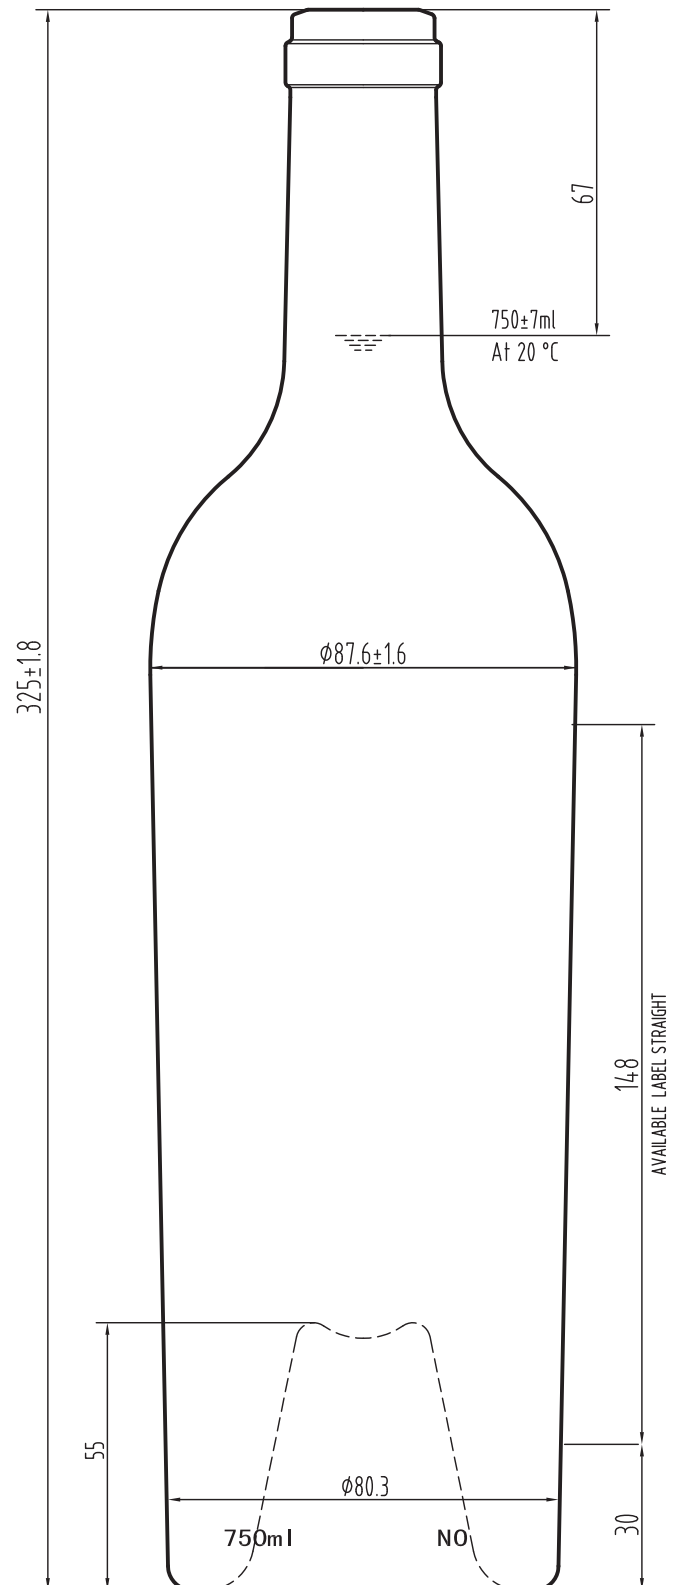

Bordeaux REPENT (Tapered Cork)

PRODUCT CODE:	CR5312
MOUTH FINISH:	Cork 32 (Careé)
DIAMETER:	Shoulder 87.6mm, Base 80.3mm
HEIGHT:	325mm ± 1.8mm
LABEL PANEL:	148mm
PUNT DEPTH:	55mm
WEIGHT:	1200g
75cl FILL POINT:	67mm

NEW ZEALAND

PALLET LOAD:	858
LAYERS:	6

AUSTRALIA

PALLET LOAD:	1,290
LAYERS:	6 (3 + 3)

CHANDLER
GLASS & PACKAGING
www.chandler.co

New Zealand

PO Box 303-237, North Harbour, Auckland 0751, New Zealand
E: info@chandler.co · T: +64 9 448 1288

Australia

PO Box 977, Torrens Park, S.A. 5062, Australia
E: adam@chandler.co · T: +61 407 264 362