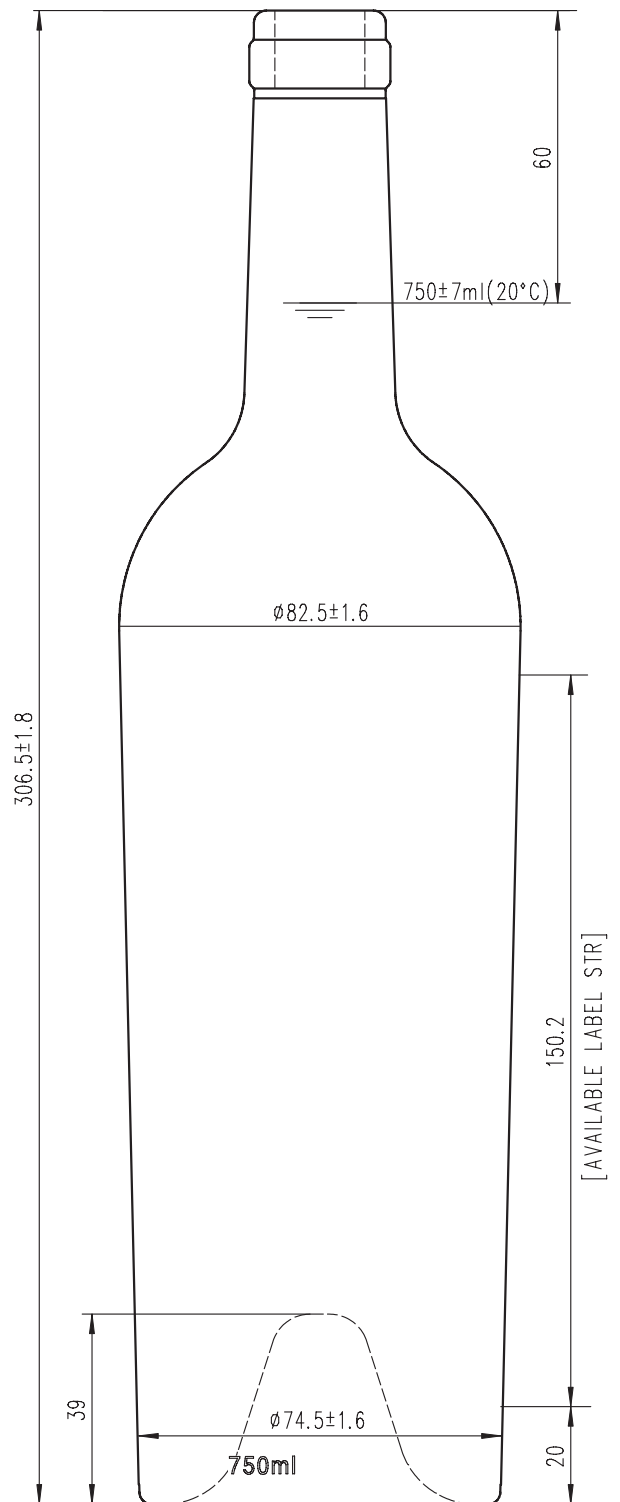

Bordeaux MEDOC (Tapered Cork)

PRODUCT CODE:	CR518
MOUTH FINISH:	Cork 29
DIAMETER:	Shoulder 82.5mm, Base 74.5mm
HEIGHT:	306.5mm ± 1.9mm
LABEL PANEL:	150mm
PUNT DEPTH:	39mm
WEIGHT:	665g
75cl FILL POINT:	60mm

NEW ZEALAND

PALLET LOAD:	1,372
LAYERS:	7

AUSTRALIA

PALLET LOAD:	1,729
LAYERS:	7 (3 + 4)

CHANDLER

GLASS & PACKAGING

www.chandler.co

New Zealand

PO Box 303-237, North Harbour, Auckland 0751, New Zealand
E: info@chandler.co · T: +64 9 448 1288

Australia

PO Box 977, Torrens Park, S.A. 5062, Australia
E: adam@chandler.co · T: +61 407 264 362