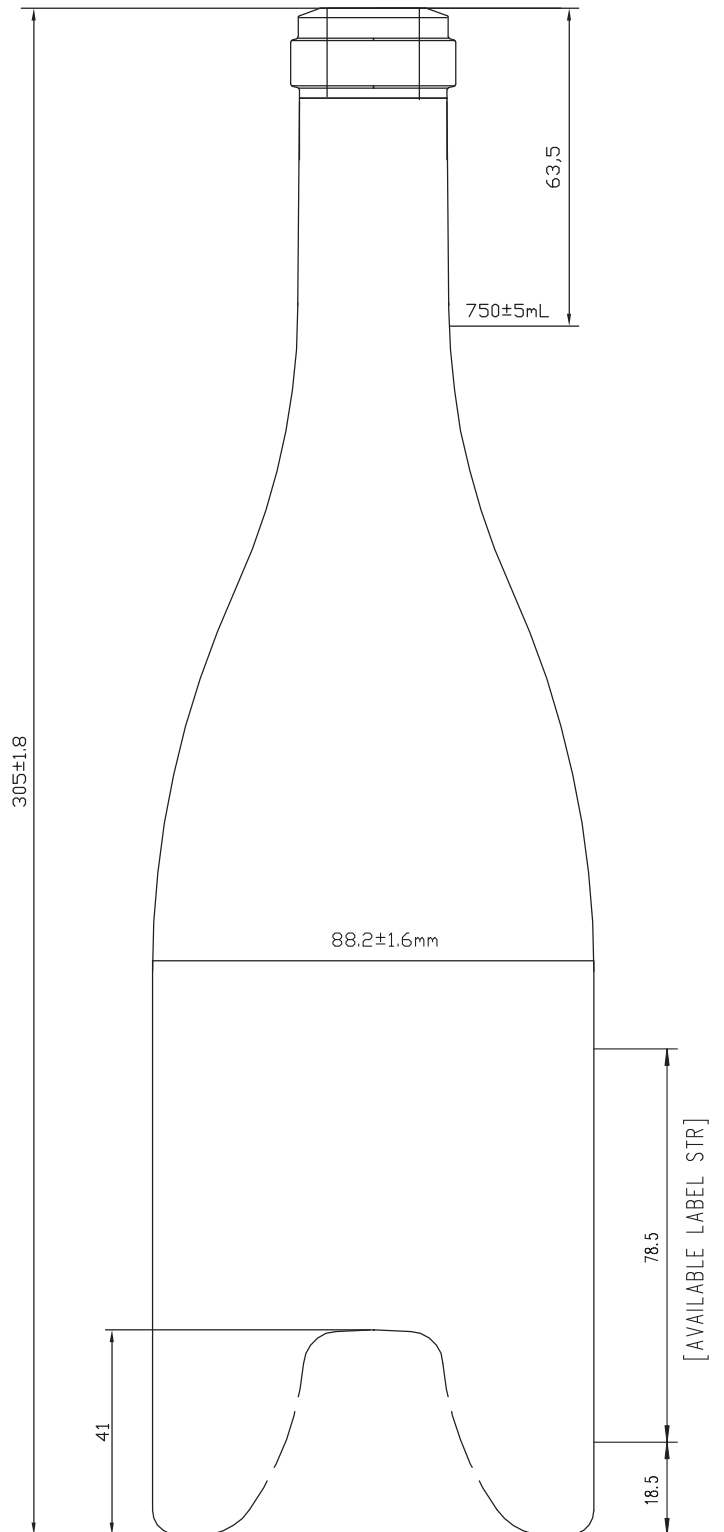

## Burgundy MERCURE (Cork)

<b>PRODUCT CODE:</b>	CR426
<b>MOUTH FINISH:</b>	Cork 33
<b>DIAMETER:</b>	88.2mm ± 1.6mm
<b>HEIGHT:</b>	305mm ± 1.8mm
<b>LABEL PANEL:</b>	78.5mm
<b>PUNT DEPTH:</b>	41mm
<b>WEIGHT:</b>	870g
<b>75cl FILL POINT:</b>	63.5mm

### NEW ZEALAND

<b>PALLET LOAD:</b>	1,176
<b>LAYERS:</b>	7

### AUSTRALIA

<b>PALLET LOAD:</b>	1,435
<b>LAYERS:</b>	7 (3 + 4)