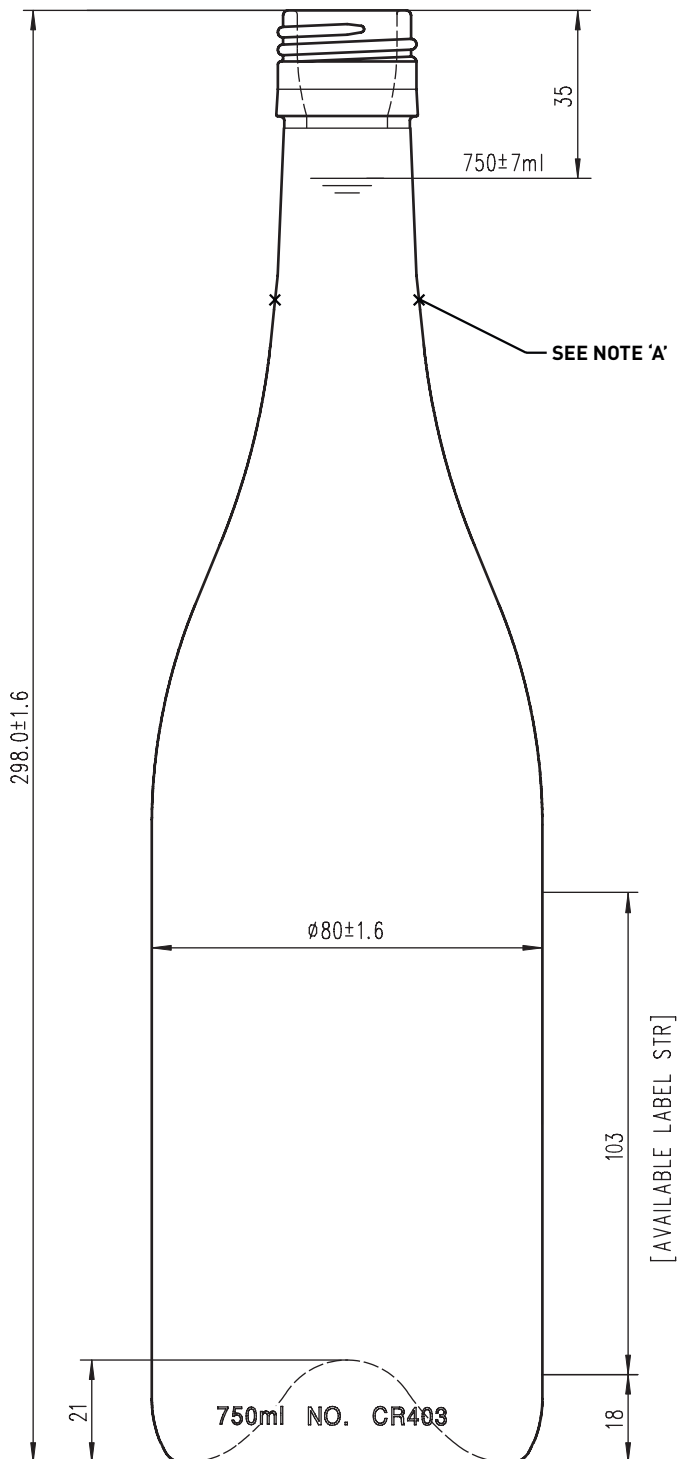

Burgundy EXPORT

PRODUCT CODE:	CR403
MOUTH FINISH:	BVS 30 x 60
DIAMETER:	80mm ± 1.6mm
HEIGHT:	298mm ± 1.6mm
LABEL PANEL:	103mm
PUNT DEPTH:	21mm
WEIGHT:	480g
75cl FILL POINT:	35mm

NEW ZEALAND

PALLET LOAD:	1,407
LAYERS:	7

AUSTRALIA

PALLET LOAD:	1,806
LAYERS:	7 (3 + 4)

NOTE A: CONTROLLED NECK & MOUTH REFER TO DIMENSIONAL SPECIFICATIONS FOR BVS GLASS MOUTH FINISH Norm: EN16293

New Zealand

PO Box 303-237, North Harbour, Auckland 0751, New Zealand
E: info@chandler.co · T: +64 9 448 1288