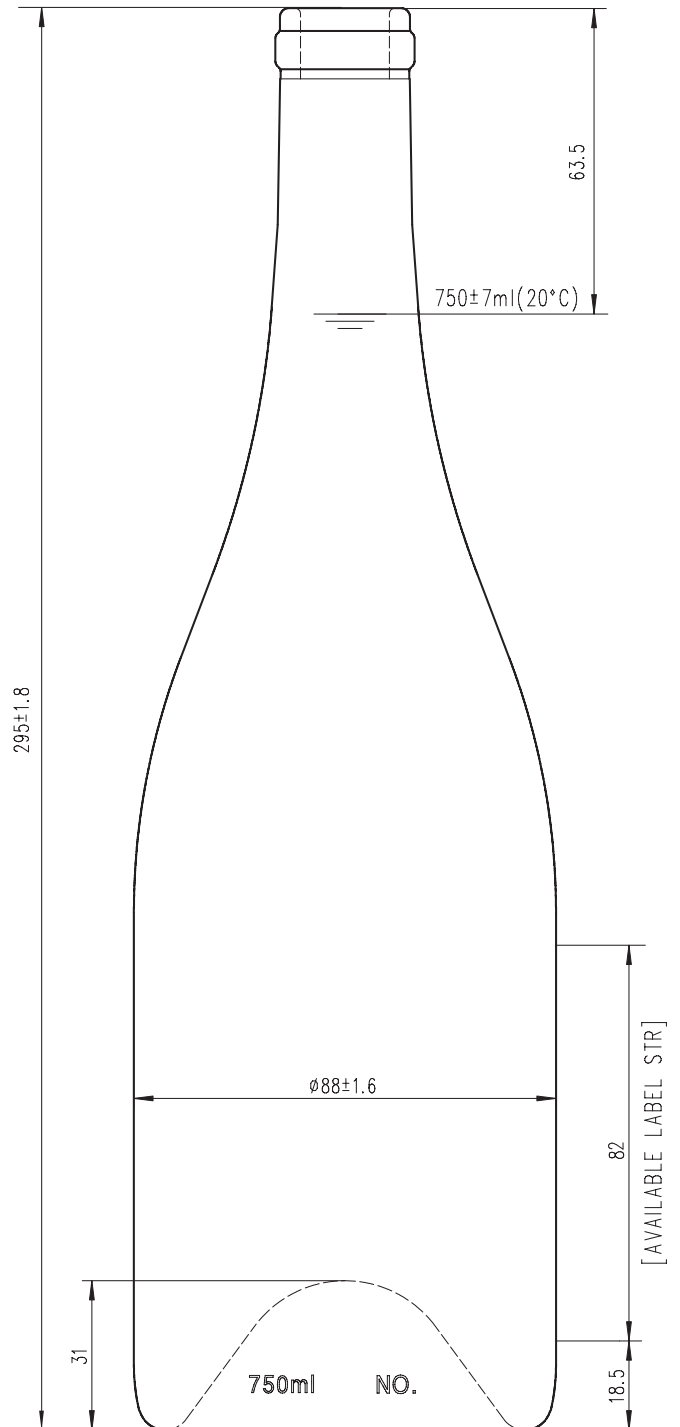

Burgundy LOLA (Cork)

PRODUCT CODE:	CR419
MOUTH FINISH:	Cork 29
DIAMETER:	88.0mm \pm 1.6mm
HEIGHT:	295mm \pm 1.8mm
LABEL PANEL:	82mm
PUNT DEPTH:	31mm
WEIGHT:	640g
75cl FILL POINT:	63.5mm

NEW ZEALAND

PALLET LOAD:	1,169
LAYERS:	7

AUSTRALIA

PALLET LOAD:	1,449
LAYERS:	7 (3 + 4)

New Zealand

PO Box 303-237, North Harbour, Auckland 0751, New Zealand
E: info@chandler.co · T: +64 9 448 1288

Australia

PO Box 977, Torrens Park, S.A. 5062, Australia
E: adam@chandler.co · T: +61 407 264 362