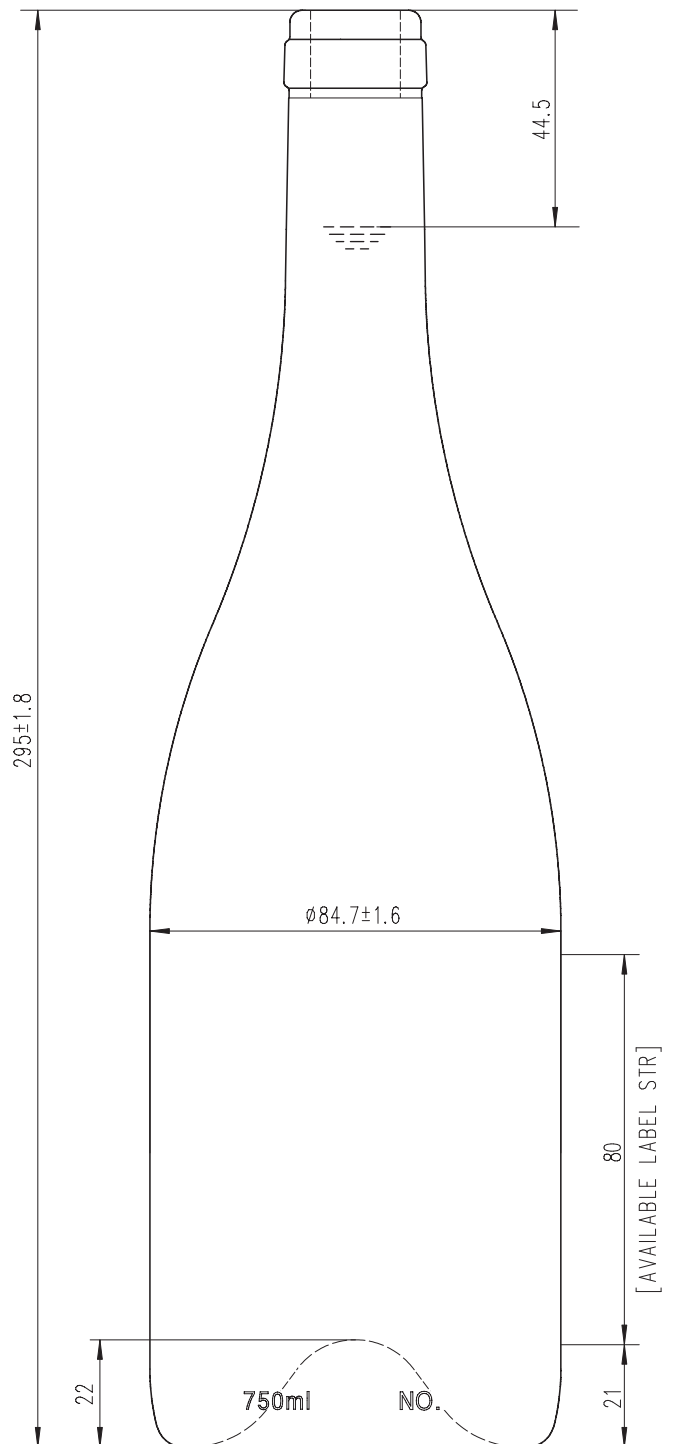

## Burgundy LUCA V (Cork)

<b>PRODUCT CODE:</b>	CR418
<b>MOUTH FINISH:</b>	Cork 29
<b>DIAMETER:</b>	84.7mm $\pm$ 1.6mm
<b>HEIGHT:</b>	295mm $\pm$ 1.8mm
<b>LABEL PANEL:</b>	80mm
<b>PUNT DEPTH:</b>	22mm
<b>WEIGHT:</b>	500g
<b>75cl FILL POINT:</b>	44.5mm

### NEW ZEALAND

<b>PALLET LOAD:</b>	1,229
<b>LAYERS:</b>	7

### AUSTRALIA

<b>PALLET LOAD:</b>	1,582
<b>LAYERS:</b>	7 (3 + 4)