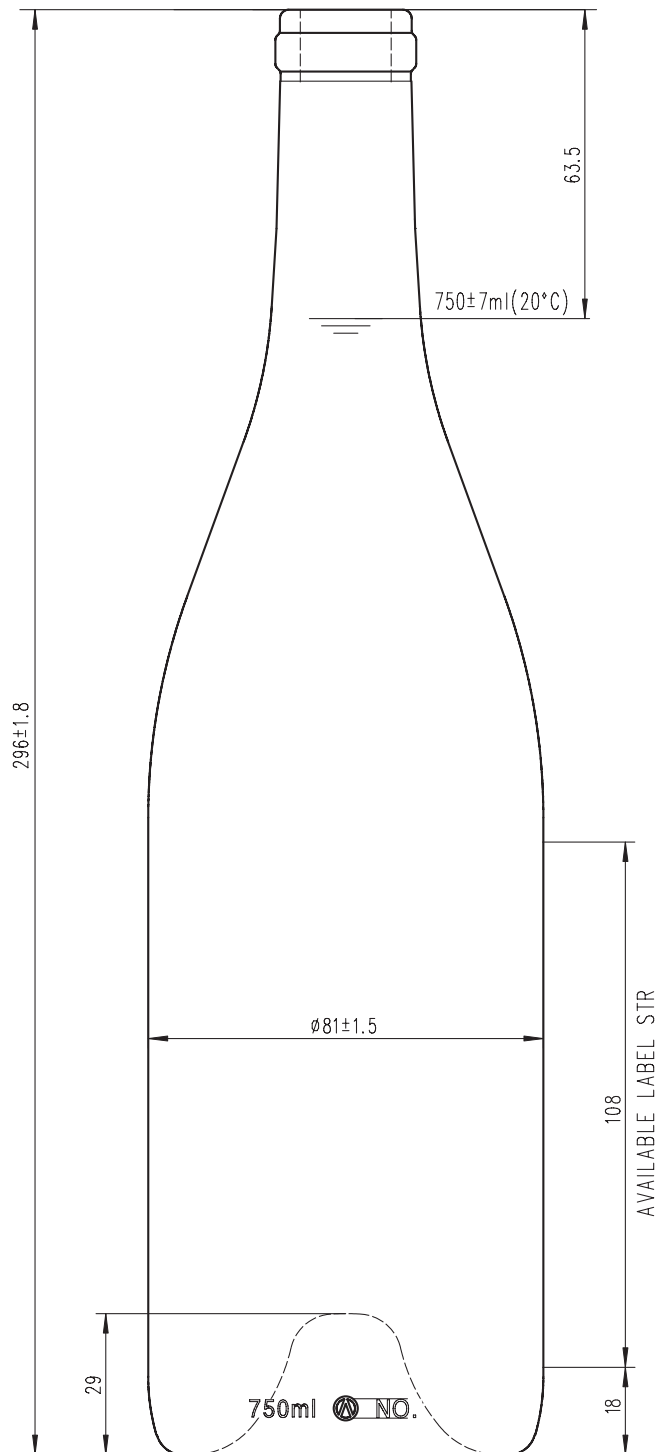

Burgundy TRADITIONAL (Cork)

PRODUCT CODE:	CR416
MOUTH FINISH:	Cork 29
DIAMETER:	81mm $\pm$ 1.5mm
HEIGHT:	296mm $\pm$ 1.8mm
LABEL PANEL:	108mm
PUNT DEPTH:	29mm
WEIGHT:	525g
75cl FILL POINT:	63.5mm

NEW ZEALAND

PALLET LOAD:	1,372
LAYERS:	7

AUSTRALIA

PALLET LOAD:	1,771
LAYERS:	7 (3 + 4)

CHANDLER

GLASS & PACKAGING

www.chandler.co

New Zealand

PO Box 303-237, North Harbour, Auckland 0751, New Zealand
E: info@chandler.co · T: +64 9 448 1288

Australia

PO Box 977, Torrens Park, S.A. 5062, Australia
E: adam@chandler.co · T: +61 407 264 362