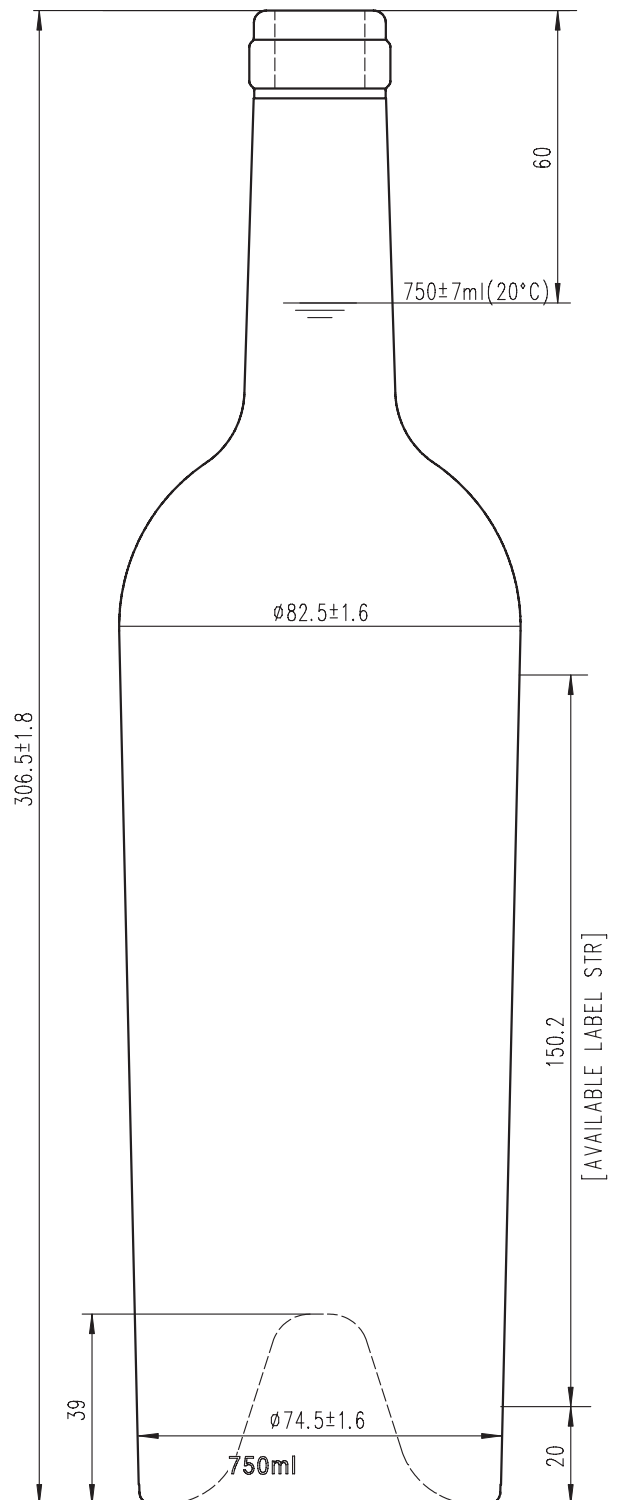

Bordeaux MEDOC (Tapered Cork)

PRODUCT CODE:	CR518
MOUTH FINISH:	Cork 29
DIAMETER:	Shoulder 82.5mm, Base 74.5mm
HEIGHT:	306.5mm ± 1.9mm
LABEL PANEL:	150mm
PUNT DEPTH:	39mm
WEIGHT:	665g
75cl FILL POINT:	60mm

NEW ZEALAND

PALLET LOAD:	1,372
LAYERS:	7

AUSTRALIA

PALLET LOAD:	1,729
LAYERS:	7 (3 + 4)

CHANDLER
GLASS & PACKAGING
www.chandler.co

New Zealand & Australia
PO Box 303-237, North Harbour,
Auckland 0751, New Zealand
E: info@chandler.co · T: +64 9 448 1288