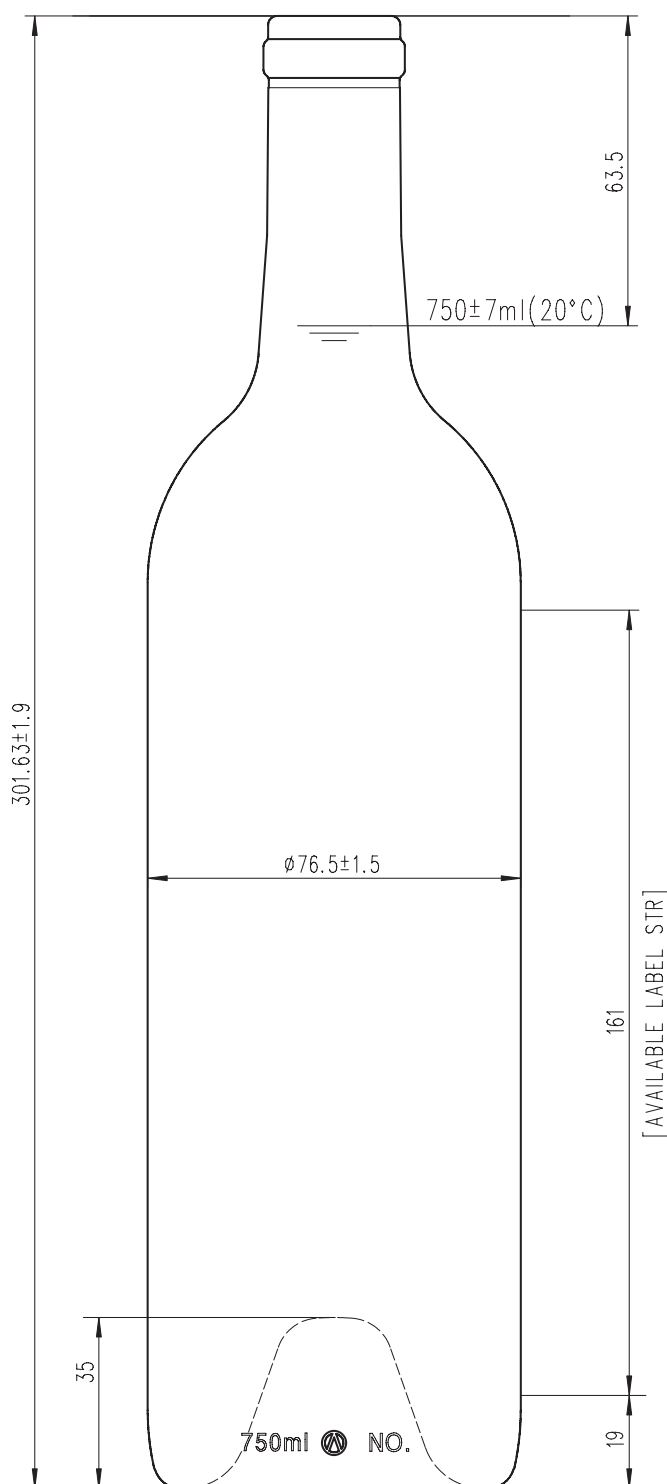

## Bordeaux TRADITIONAL (Cork)

<b>PRODUCT CODE:</b>	CR516
<b>MOUTH FINISH:</b>	Cork 29
<b>DIAMETER:</b>	76.5mm
<b>HEIGHT:</b>	301.6mm ± 2mm
<b>LABEL PANEL:</b>	161mm
<b>PUNT DEPTH:</b>	35mm
<b>WEIGHT:</b>	540g
<b>75cl FILL POINT:</b>	63.5mm

### NEW ZEALAND

<b>PALLET LOAD:</b>	1,575
<b>LAYERS:</b>	7

### AUSTRALIA

<b>PALLET LOAD:</b>	2,002
<b>LAYERS:</b>	7 (3 + 4)