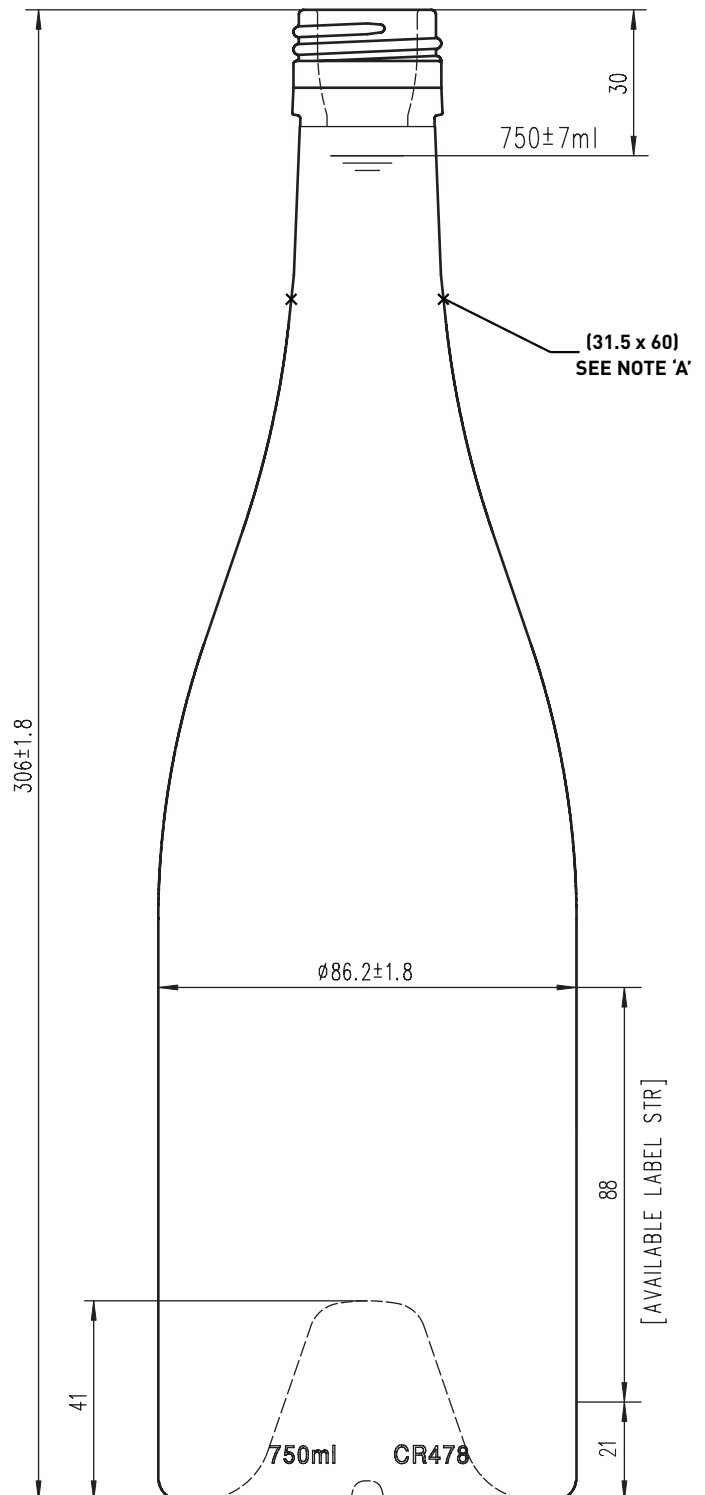

Burgundy ALBA

PRODUCT CODE:	CR478
MOUTH FINISH:	BVS 31.5 x 60
DIAMETER:	86.2mm ± 1.8mm
HEIGHT:	306mm ± 1.8mm
LABEL PANEL:	88mm (Ø5.5mm heel)
PUNT DEPTH:	41mm
WEIGHT:	820g
75cl FILL POINT:	30mm

NEW ZEALAND

PALLET LOAD:	1,183
LAYERS:	7

AUSTRALIA

PALLET LOAD:	1,512
LAYERS:	7 (3 + 4)

NOTE A: CONTROLLED NECK & MOUTH REFER TO DIMENSIONAL SPECIFICATIONS FOR BVS GLASS MOUTH FINISH Norm: EN16293

New Zealand

PO Box 303-237, North Harbour, Auckland 0751, New Zealand
E: info@chandler.co · T: +64 9 448 1288