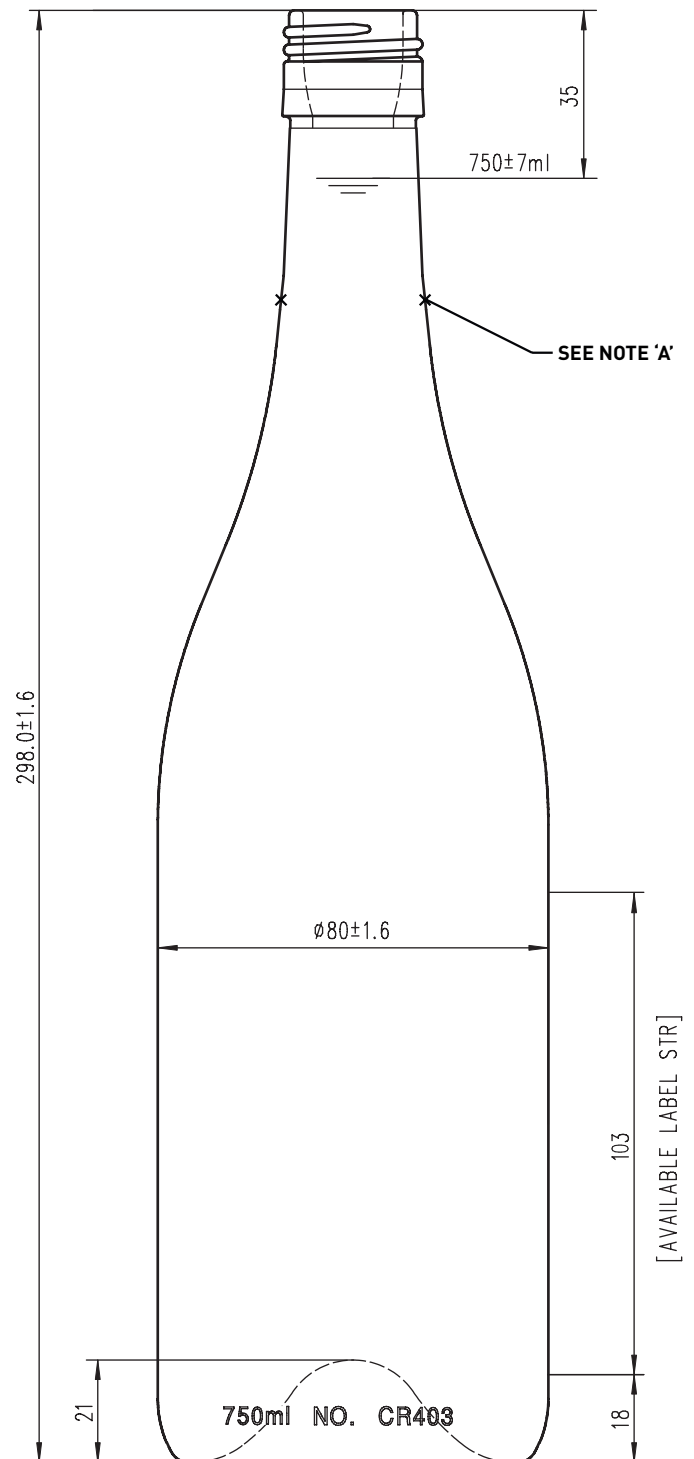

Burgundy EXPORT

PRODUCT CODE:	CR403
MOUTH FINISH:	BVS 30 x 60
DIAMETER:	80mm ± 1.6mm
HEIGHT:	298mm ± 1.6mm
LABEL PANEL:	103mm
PUNT DEPTH:	21mm
WEIGHT:	480g
75cl FILL POINT:	35mm

NEW ZEALAND

PALLET LOAD:	1,407
LAYERS:	7

AUSTRALIA

PALLET LOAD:	1,771
LAYERS:	7 (3 + 4)

NOTE A: CONTROLLED NECK & MOUTH REFER TO DIMENSIONAL SPECIFICATIONS FOR BVS GLASS MOUTH FINISH Norm: EN16293

New Zealand

PO Box 303-237, North Harbour, Auckland 0751, New Zealand
E: info@chandler.co · T: +64 9 448 1288