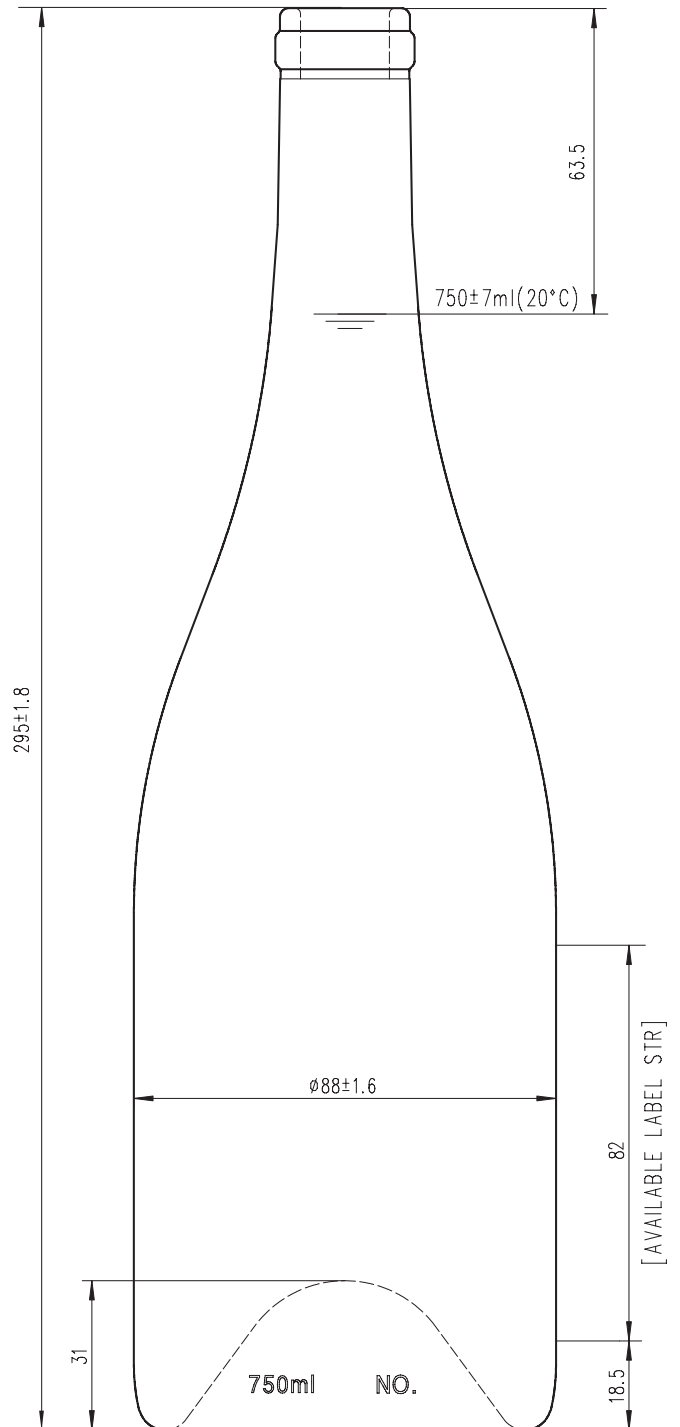

Burgundy LOLA (Cork)

PRODUCT CODE:	CR419
MOUTH FINISH:	Cork 29
DIAMETER:	88.0mm \pm 1.6mm
HEIGHT:	295mm \pm 1.8mm
LABEL PANEL:	82mm
PUNT DEPTH:	31mm
WEIGHT:	640g
75cl FILL POINT:	63.5mm

NEW ZEALAND

PALLET LOAD:	1,169
LAYERS:	7

AUSTRALIA

PALLET LOAD:	1,505
LAYERS:	7 (3 + 4)

New Zealand

PO Box 303-237, North Harbour, Auckland 0751, New Zealand
E: info@chandler.co · T: +64 9 448 1288

Australia

PO Box 977, Torrens Park, S.A. 5062, Australia
E: adam@chandler.co · T: +61 407 264 362