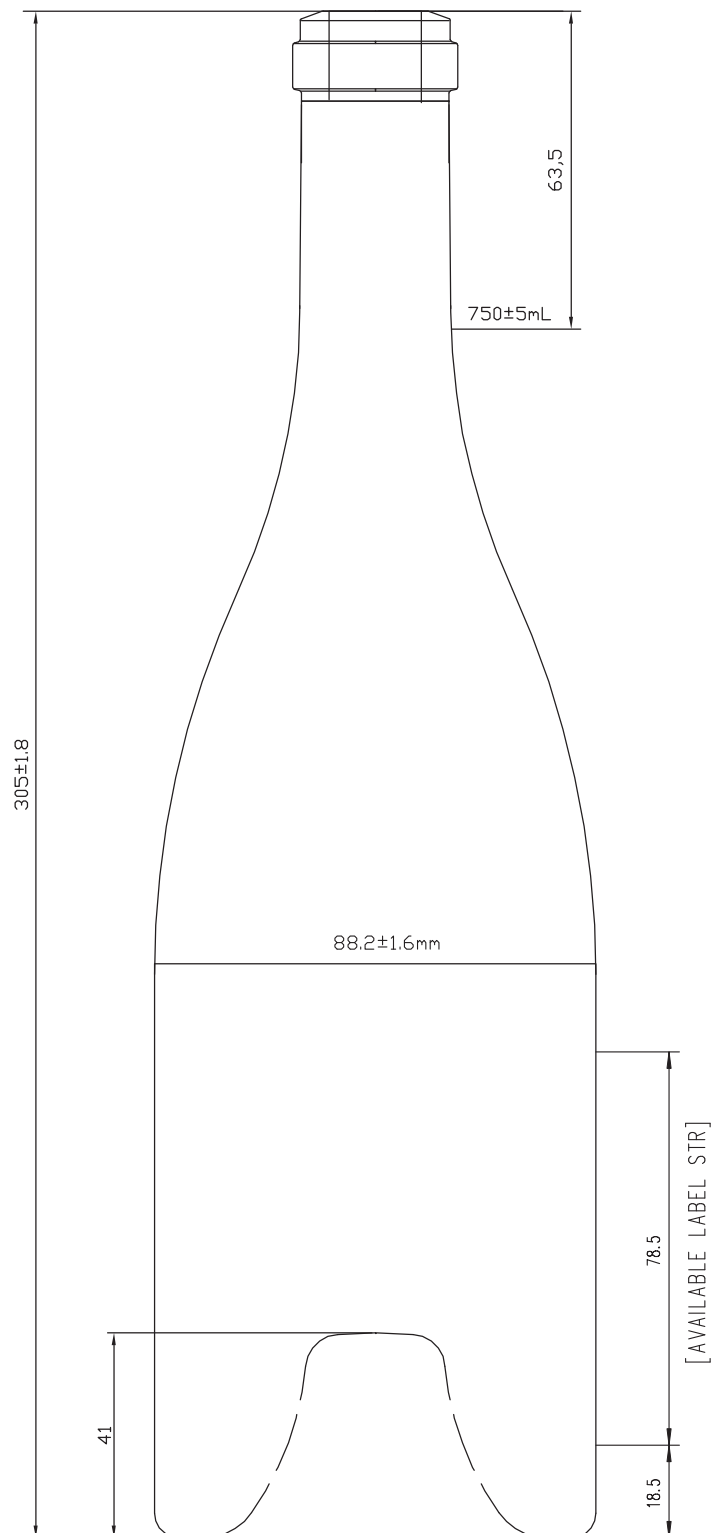

Burgundy MERCURE (Cork)

PRODUCT CODE:	CR446
MOUTH FINISH:	Cork 33
DIAMETER:	88.2mm ± 1.6mm
HEIGHT:	305mm ± 1.8mm
LABEL PANEL:	78.5mm
PUNT DEPTH:	41mm
WEIGHT:	870g
75cl FILL POINT:	63.5mm

NEW ZEALAND

PALLET LOAD:	1,176
LAYERS:	7

AUSTRALIA

PALLET LOAD:	1,435
LAYERS:	7 (3 + 4)

CHANDLER

GLASS & PACKAGING

www.chandler.co

New Zealand

PO Box 303-237, North Harbour, Auckland 0751, New Zealand
E: info@chandler.co · T: +64 9 448 1288

Australia

PO Box 977, Torrens Park, S.A. 5062, Australia
E: adam@chandler.co · T: +61 407 264 362