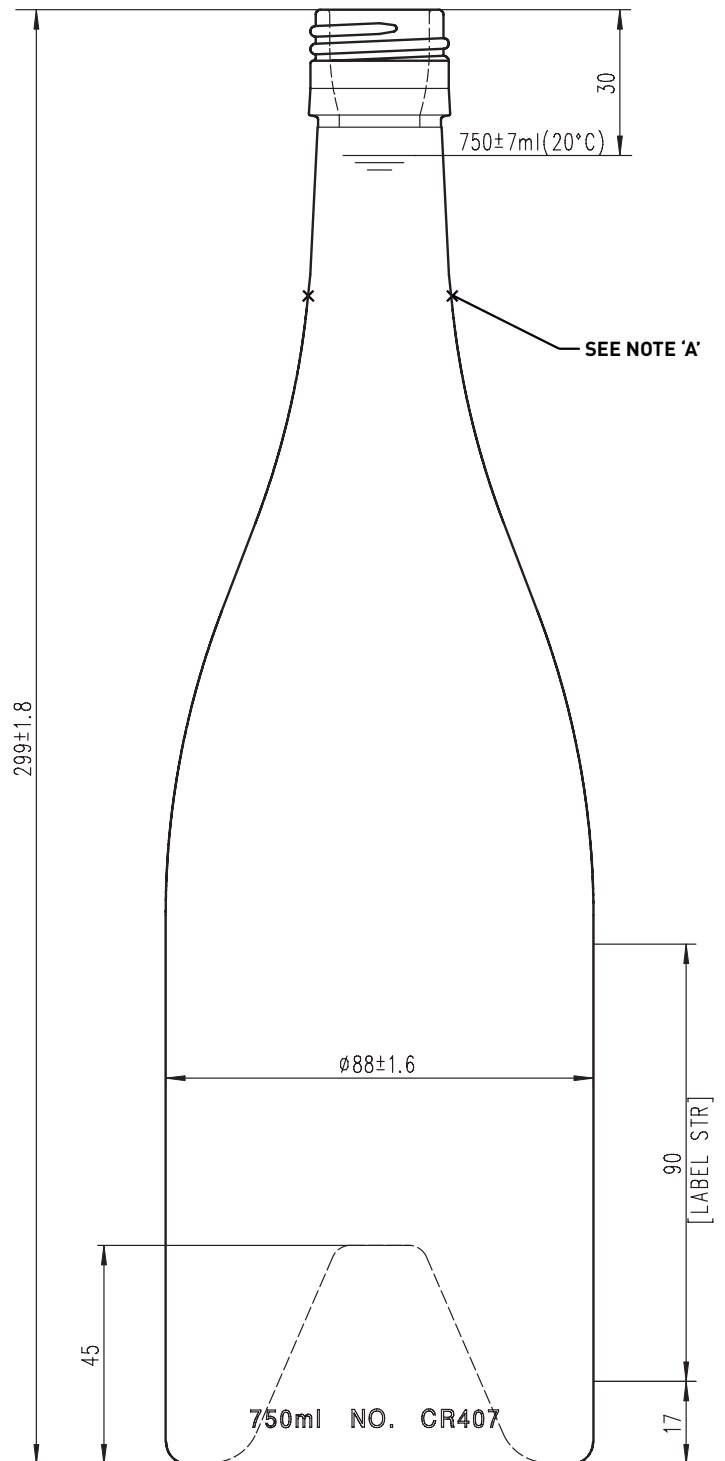

Burgundy PASSION

PRODUCT CODE:	CR407
MOUTH FINISH:	BVS 30 x 60
DIAMETER:	88.0mm \pm 1.6mm
HEIGHT:	299mm \pm 1.8mm
LABEL PANEL:	90mm
PUNT DEPTH:	45mm
WEIGHT:	800g
75cl FILL POINT:	30mm

NEW ZEALAND

PALLET LOAD:	1,183
LAYERS:	7

AUSTRALIA

PALLET LOAD:	1,505
LAYERS:	7 (3 + 4)

NOTE A: CONTROLLED NECK & MOUTH REFER TO DIMENSIONAL SPECIFICATIONS FOR BVS GLASS MOUTH FINISH Norm: EN16293

New Zealand

PO Box 303-237, North Harbour, Auckland 0751, New Zealand
E: info@chandler.co · T: +64 9 448 1288