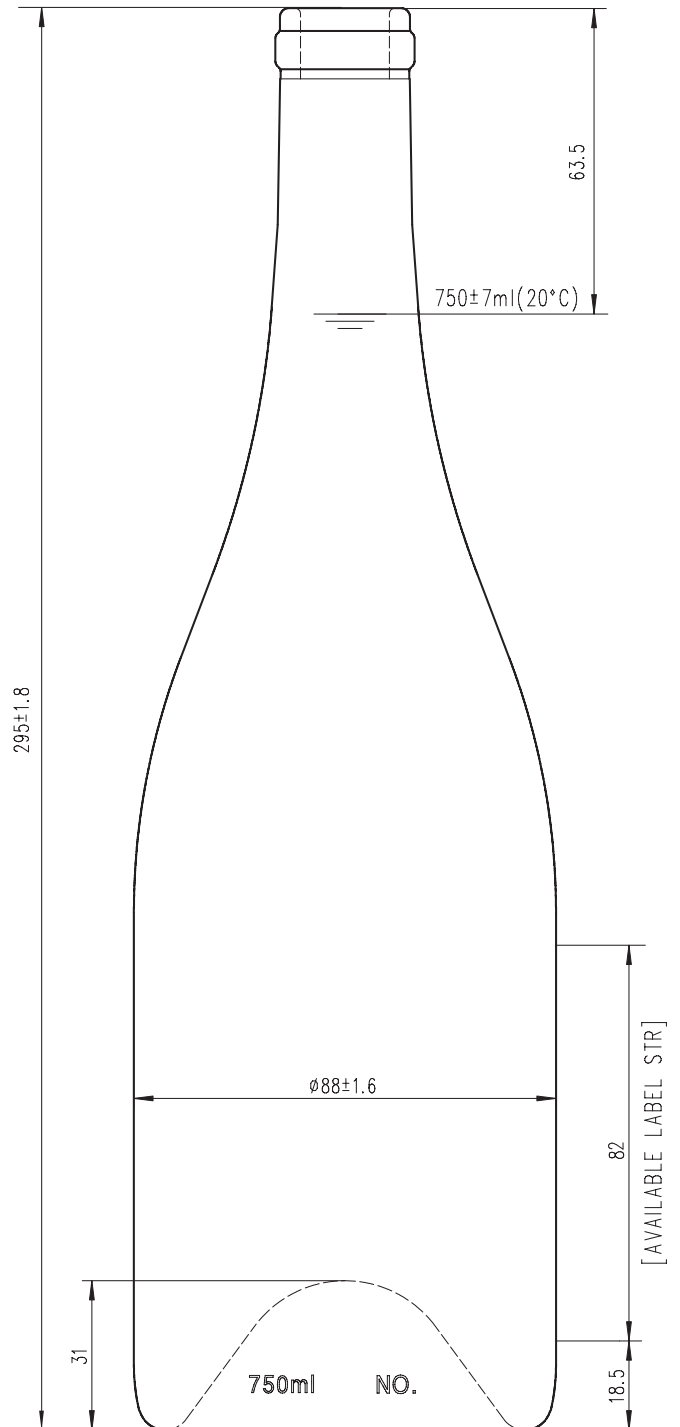

Burgundy LOLA (Cork)

PRODUCT CODE:	CR419
MOUTH FINISH:	Cork 29
DIAMETER:	88.0mm $\pm$ 1.6mm
HEIGHT:	295mm $\pm$ 1.8mm
LABEL PANEL:	82mm
PUNT DEPTH:	31mm
WEIGHT:	640g
75cl FILL POINT:	63.5mm

NEW ZEALAND

PALLET LOAD:	1,169
LAYERS:	7

AUSTRALIA

PALLET LOAD:	1,505
LAYERS:	7 (3 + 4)

CHANDLER
GLASS & PACKAGING
www.chandler.co

New Zealand & Australia
PO Box 303-237, North Harbour,
Auckland 0751, New Zealand
E: info@chandler.co · T: +64 9 448 1288