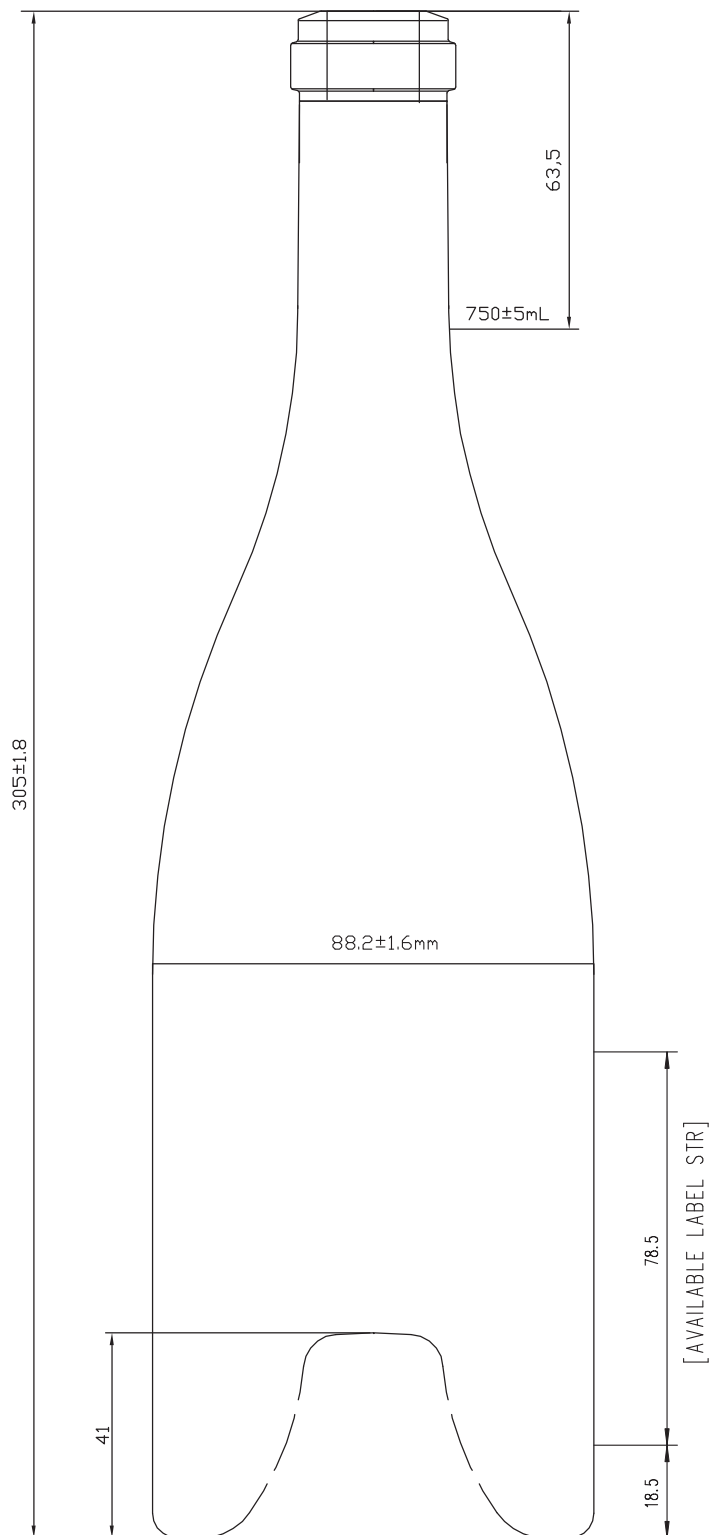

Burgundy MERCURE (Cork)

PRODUCT CODE:	CR446
MOUTH FINISH:	Cork 33
DIAMETER:	88.2mm $\pm$ 1.6mm
HEIGHT:	305mm $\pm$ 1.8mm
LABEL PANEL:	78.5mm
PUNT DEPTH:	41mm
WEIGHT:	870g
75cl FILL POINT:	63.5mm

NEW ZEALAND

PALLET LOAD:	1,176
LAYERS:	7

AUSTRALIA

PALLET LOAD:	1,435
LAYERS:	7 (3 + 4)

CHANDLER
GLASS & PACKAGING
www.chandler.co

New Zealand & Australia
PO Box 303-237, North Harbour,
Auckland 0751, New Zealand
E: info@chandler.co · T: +64 9 448 1288