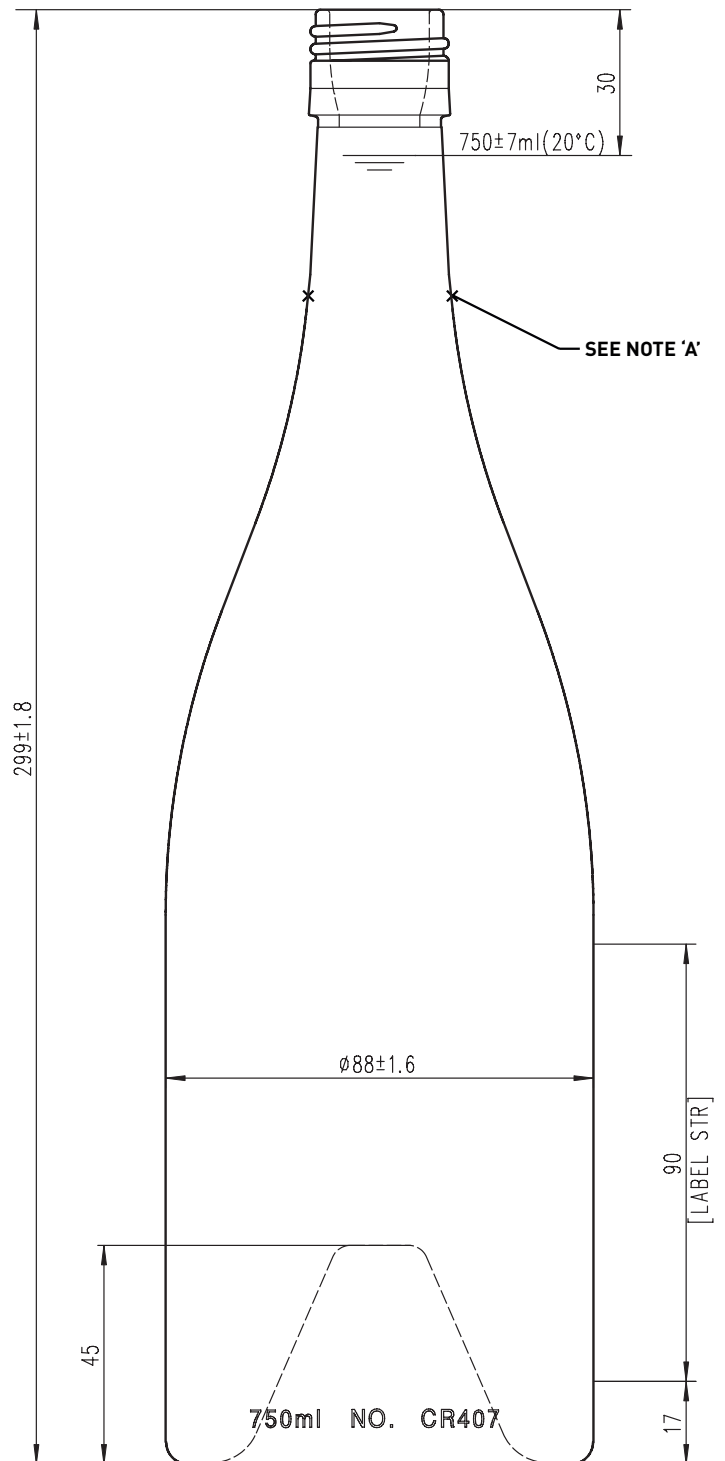

Burgundy PASSION

PRODUCT CODE:	CR407
MOUTH FINISH:	BVS 30 x 60
DIAMETER:	88.0mm ± 1.6mm
HEIGHT:	299mm ± 1.8mm
LABEL PANEL:	90mm
PUNT DEPTH:	45mm
WEIGHT:	800g
75cl FILL POINT:	30mm

NEW ZEALAND

PALLET LOAD:	1,183
LAYERS:	7

AUSTRALIA

PALLET LOAD:	1,505
LAYERS:	7 (3 + 4)

NOTE A: CONTROLLED NECK & MOUTH REFER TO DIMENSIONAL SPECIFICATIONS FOR BVS GLASS MOUTH FINISH Norm: EN16293

CHANDLER
GLASS & PACKAGING
www.chandler.co

New Zealand & Australia
PO Box 303-237, North Harbour,
Auckland 0751, New Zealand
E: info@chandler.co · T: +64 9 448 1288