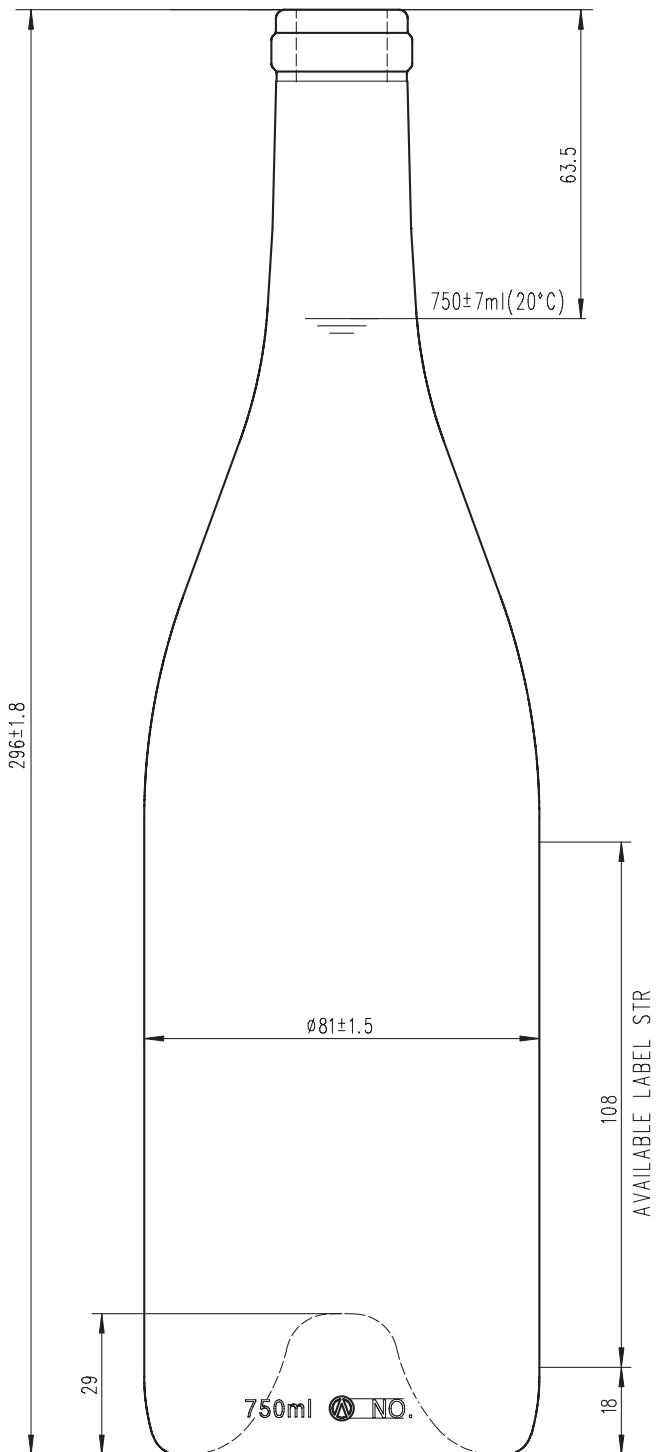

Burgundy TRADITIONAL (Cork)

PRODUCT CODE:	CR416
MOUTH FINISH:	Cork 29
DIAMETER:	81mm \pm 1.5mm
HEIGHT:	296mm \pm 1.8mm
LABEL PANEL:	108mm
PUNT DEPTH:	29mm
WEIGHT:	525g
75cl FILL POINT:	63.5mm

NEW ZEALAND

PALLET LOAD:	1,372
LAYERS:	7

AUSTRALIA

PALLET LOAD:	1,771
LAYERS:	7 (3 + 4)

CHANDLER
GLASS & PACKAGING
www.chandler.co

New Zealand & Australia
PO Box 303-237, North Harbour,
Auckland 0751, New Zealand
E: info@chandler.co · T: +64 9 448 1288