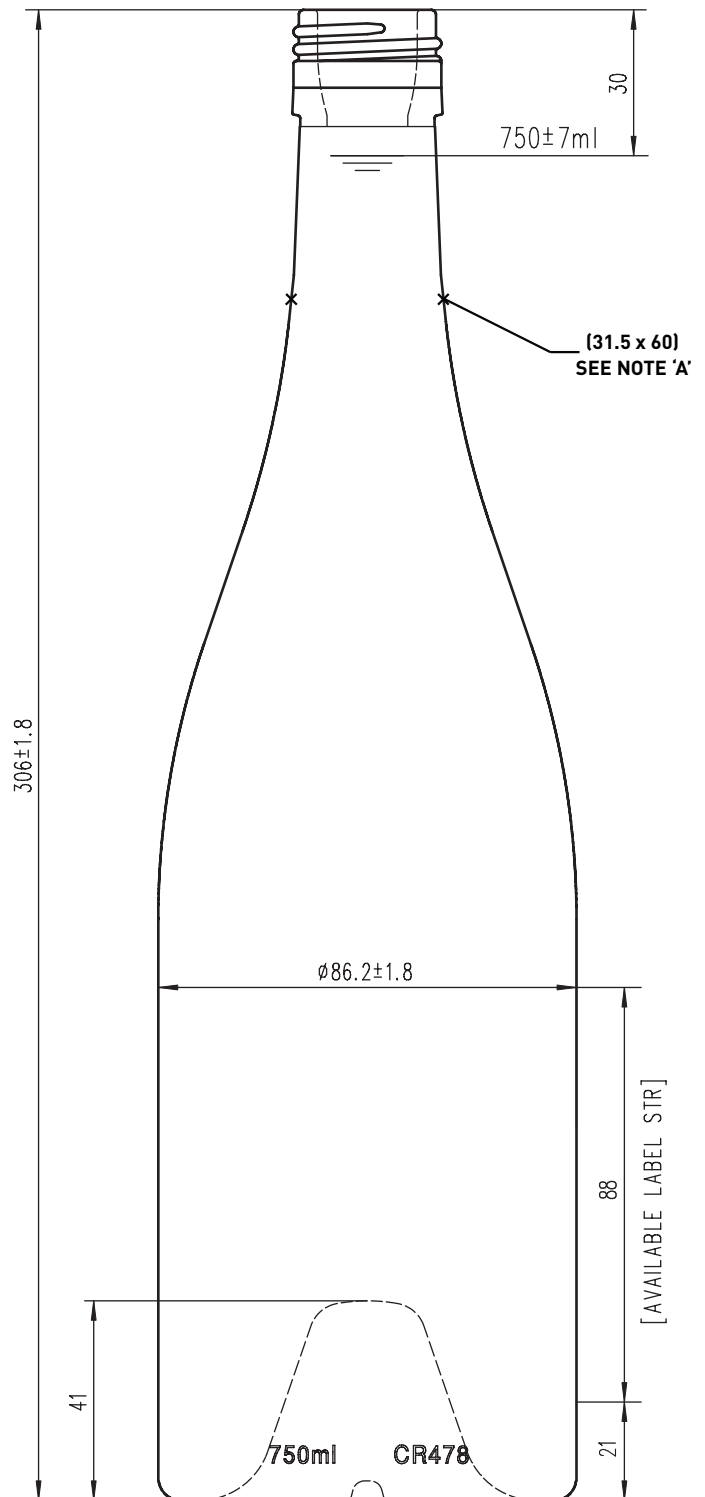

## Burgundy ALBA

<b>PRODUCT CODE:</b>	CR40028
<b>MOUTH FINISH:</b>	BVS 31.5 x 60
<b>DIAMETER:</b>	86.2mm ± 1.8mm
<b>HEIGHT:</b>	306mm ± 1.8mm
<b>LABEL PANEL:</b>	88mm (Ø5.5mm heel)
<b>PUNT DEPTH:</b>	41mm
<b>WEIGHT:</b>	820g
<b>75cl FILL POINT:</b>	30mm

### NEW ZEALAND

<b>PALLET LOAD:</b>	1,183
<b>LAYERS:</b>	7

### AUSTRALIA

<b>PALLET LOAD:</b>	1,512
<b>LAYERS:</b>	7 (3 + 4)

**NOTE A:** CONTROLLED NECK & MOUTH REFER TO DIMENSIONAL SPECIFICATIONS FOR BVS GLASS MOUTH FINISH Norm: EN16293

**CHANDLER**  
GLASS & PACKAGING  
www.chandler.co