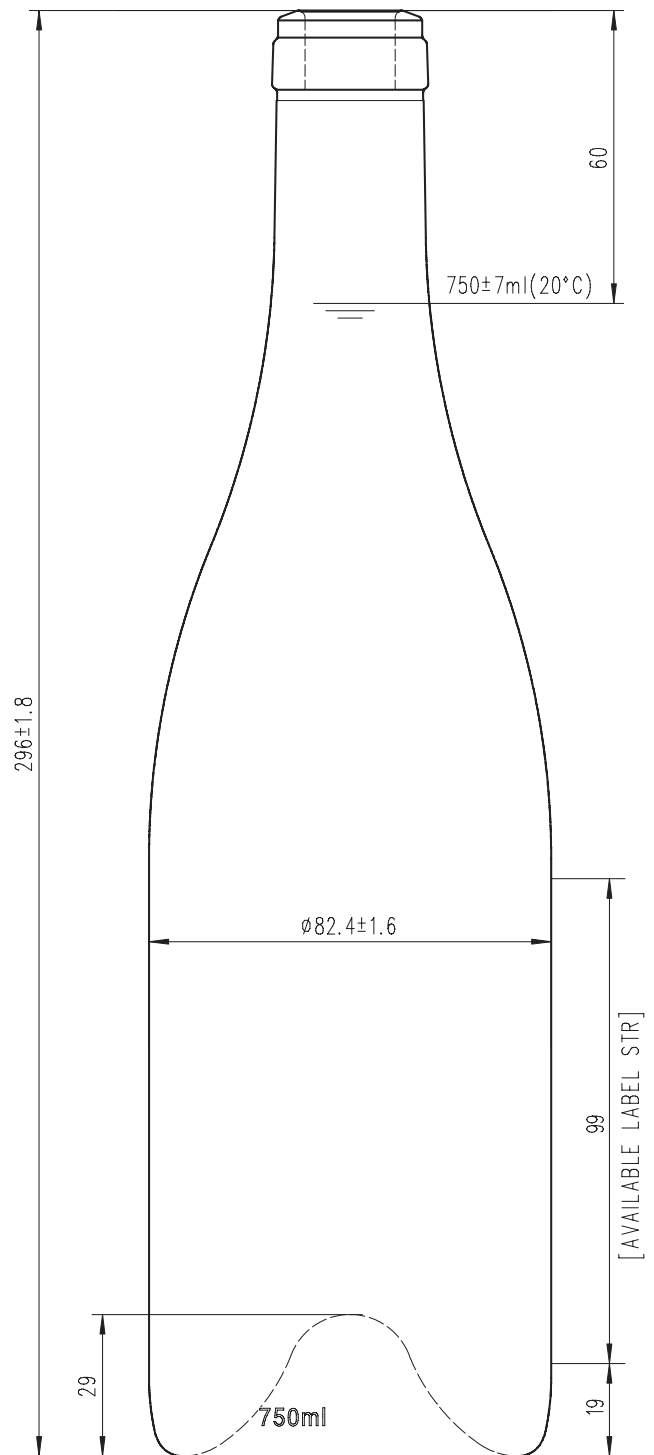

Burgundy DALI (Cork)

PRODUCT CODE:	CR427
MOUTH FINISH:	Cork 31.5 (Careé)
DIAMETER:	82.4mm ± 1.6mm
HEIGHT:	296mm ± 1.8mm
LABEL PANEL:	99mm
PUNT DEPTH:	29mm
WEIGHT:	600g
75cl FILL POINT:	60mm

NEW ZEALAND

PALLET LOAD:	1,372
LAYERS:	7

AUSTRALIA

PALLET LOAD:	1,729
LAYERS:	7 (3 + 4)

CHANDLER
GLASS & PACKAGING
www.chandler.co

New Zealand & Australia
PO Box 303-237, North Harbour,
Auckland 0751, New Zealand
E: info@chandler.co · T: +64 9 448 1288