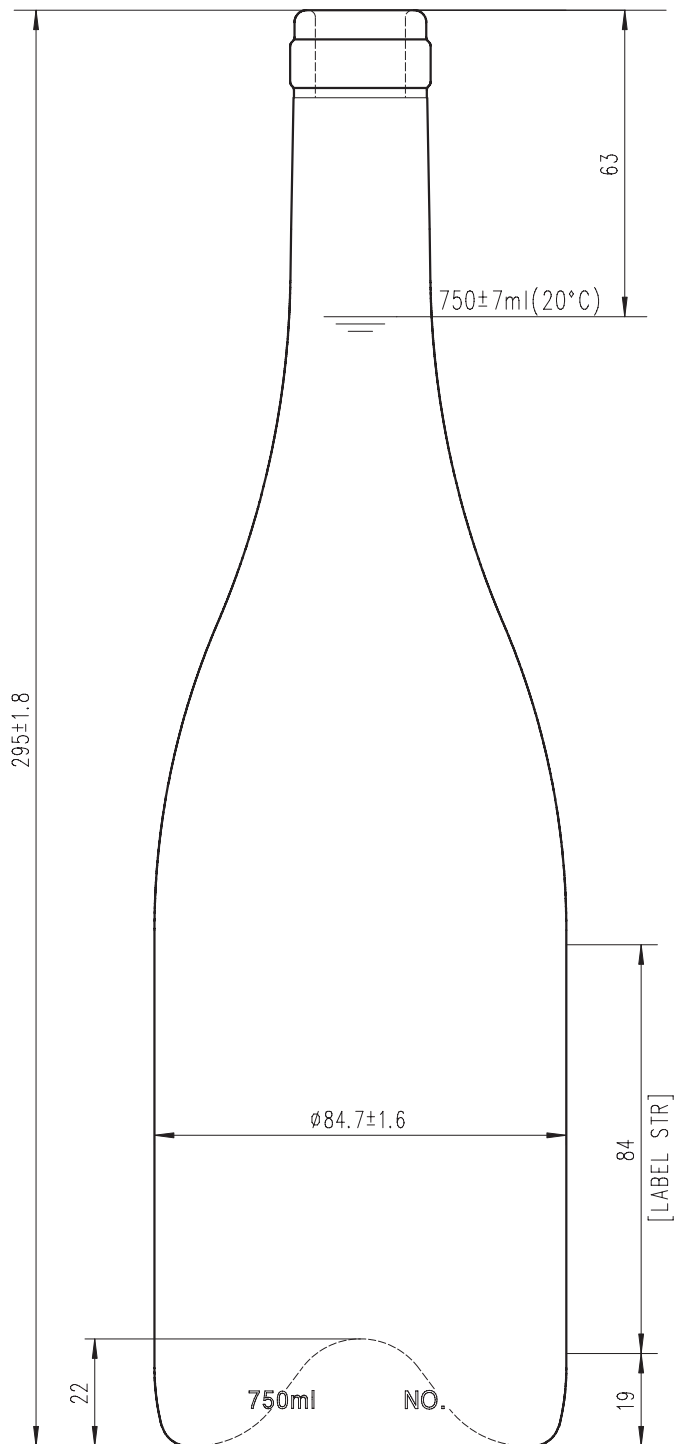

Burgundy LUCA V (Cork)

PRODUCT CODE:	CR418
MOUTH FINISH:	Cork 29
DIAMETER:	84.7mm \pm 1.6mm
HEIGHT:	295mm \pm 1.8mm
LABEL PANEL:	84mm
PUNT DEPTH:	22mm
WEIGHT:	512g
75cl FILL POINT:	63mm

NEW ZEALAND

PALLET LOAD:	1,229
LAYERS:	7

AUSTRALIA

PALLET LOAD:	1,582
LAYERS:	7 (3 + 4)

CHANDLER
GLASS & PACKAGING
www.chandler.co

New Zealand & Australia
PO Box 303-237, North Harbour,
Auckland 0751, New Zealand
E: info@chandler.co · T: +64 9 448 1288