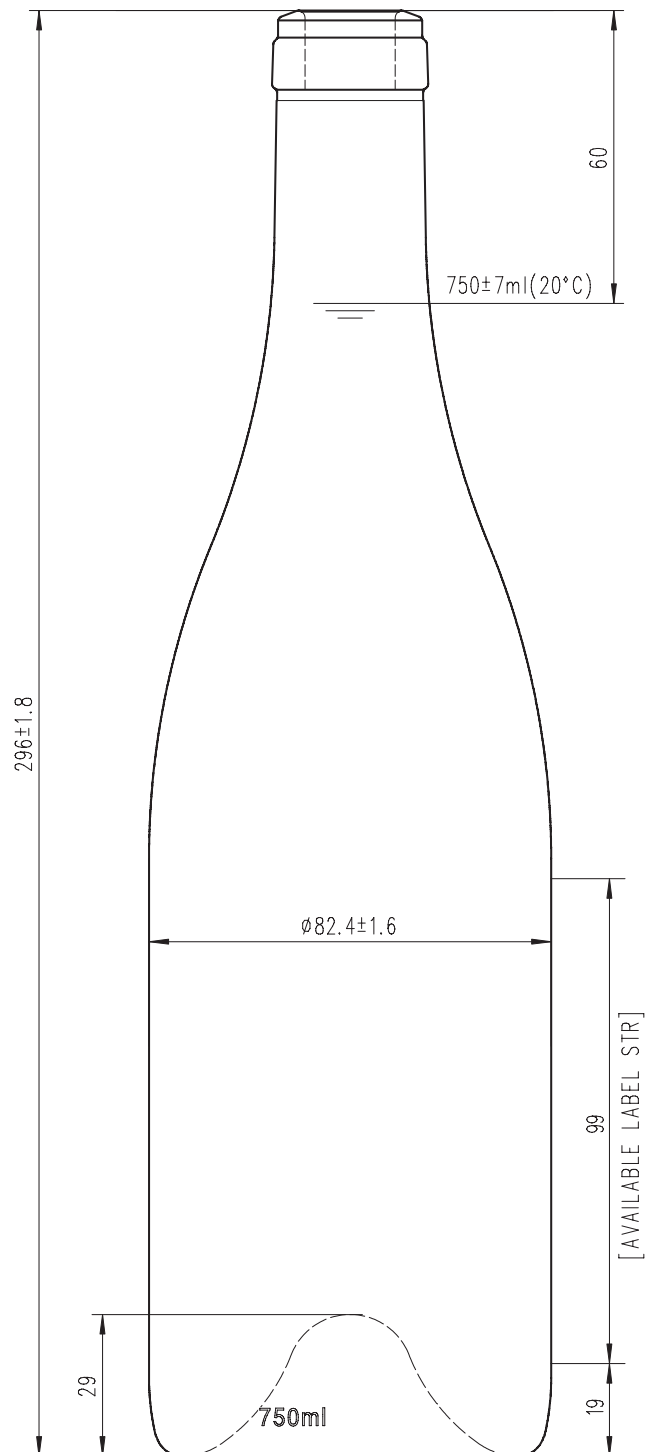

Burgundy DALI (Cork)

PRODUCT CODE:	CR427
MOUTH FINISH:	Cork 31.5 (Careé)
DIAMETER:	82.4mm ± 1.6mm
HEIGHT:	296mm ± 1.8mm
LABEL PANEL:	99mm
PUNT DEPTH:	29mm
WEIGHT:	600g
75cl FILL POINT:	60mm

NEW ZEALAND

PALLET LOAD:	1,260
LAYERS:	7

AUSTRALIA

PALLET LOAD:	1,729
LAYERS:	7 (3 + 4)

CHANDLER
GLASS & PACKAGING
www.chandler.co

New Zealand & Australia
PO Box 303-237, North Harbour,
Auckland 0751, New Zealand
E: info@chandler.co · T: +64 9 448 1288