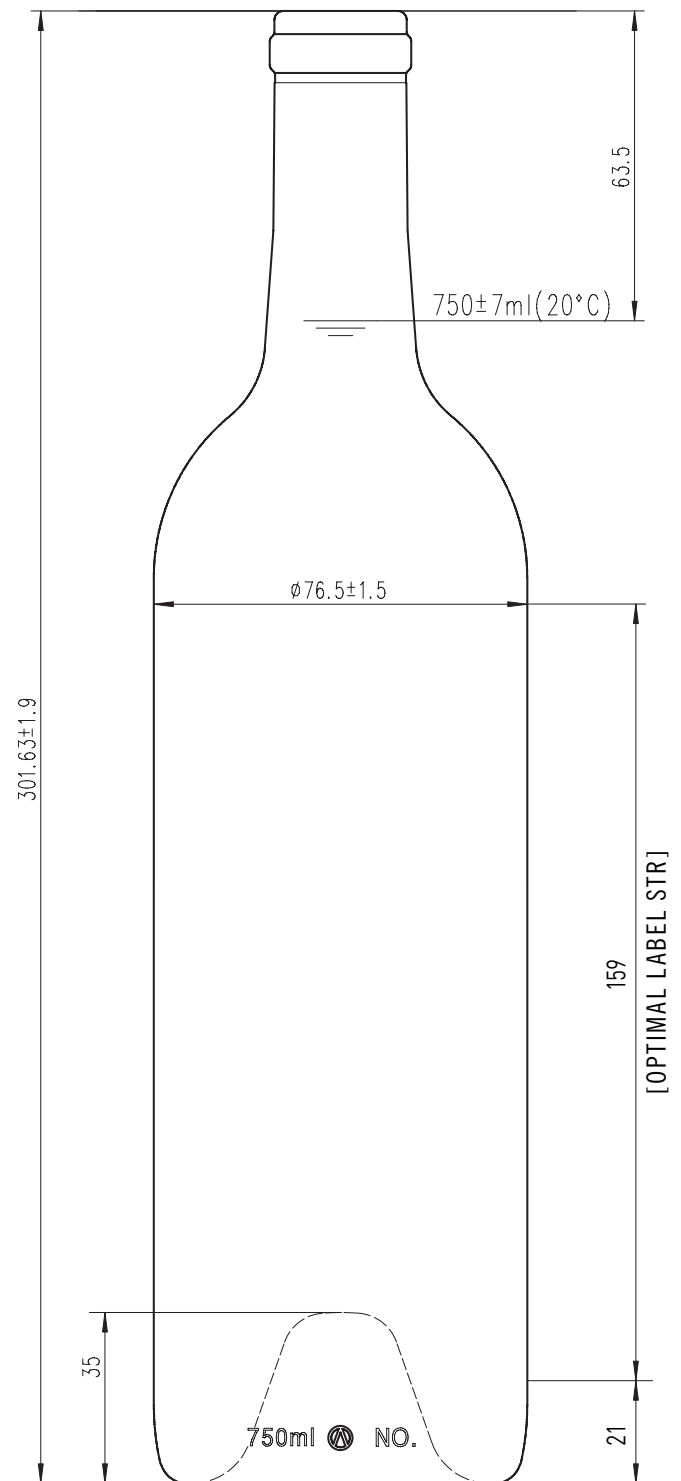

Bordeaux TRADITIONAL (Cork)

PRODUCT CODE:	CR516
MOUTH FINISH:	Cork 29
DIAMETER:	76.5mm $\pm$ 1.5mm
HEIGHT:	301.6mm $\pm$ 1.9mm
LABEL PANEL:	159mm
PUNT DEPTH:	35mm
WEIGHT:	540g
75cl FILL POINT:	63.5mm

NEW ZEALAND

PALLET LOAD:	1,624
LAYERS:	7

CHANDLER
GLASS & PACKAGING
www.chandler.co

New Zealand
PO Box 303-237, North Harbour,
Auckland 0751, New Zealand
E: info@chandler.co · T: +64 9 448 1288