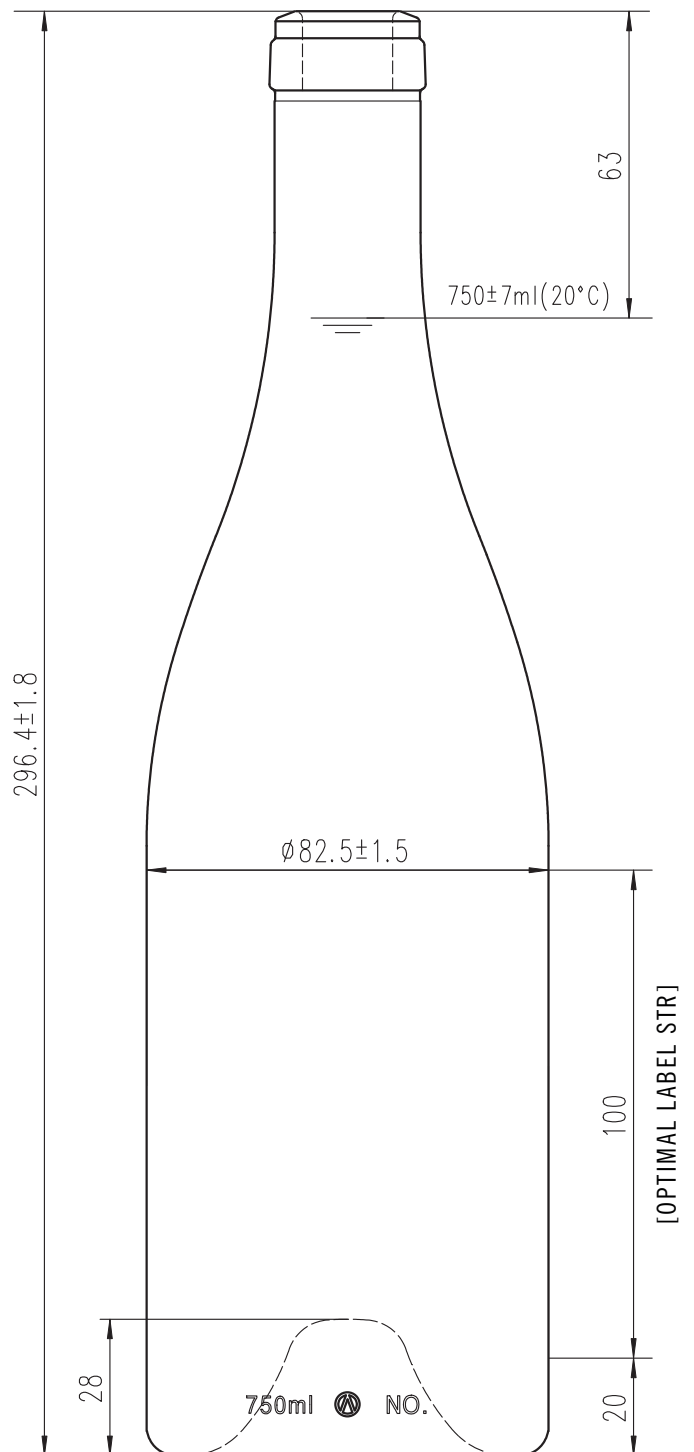

Burgundy ALBI (Cork)

PRODUCT CODE:	CR429
MOUTH FINISH:	Cork 31.5 (Careé)
DIAMETER:	82.5mm $\pm$ 1.5mm
HEIGHT:	296.4mm $\pm$ 1.8mm
LABEL PANEL:	100mm
PUNT DEPTH:	28mm
WEIGHT:	580g
75cl FILL POINT:	63mm

NEW ZEALAND

PALLET LOAD:	1,372
LAYERS:	7

CHANDLER
GLASS & PACKAGING
www.chandler.co

New Zealand
PO Box 303-237, North Harbour,
Auckland 0751, New Zealand
E: info@chandler.co · T: +64 9 448 1288