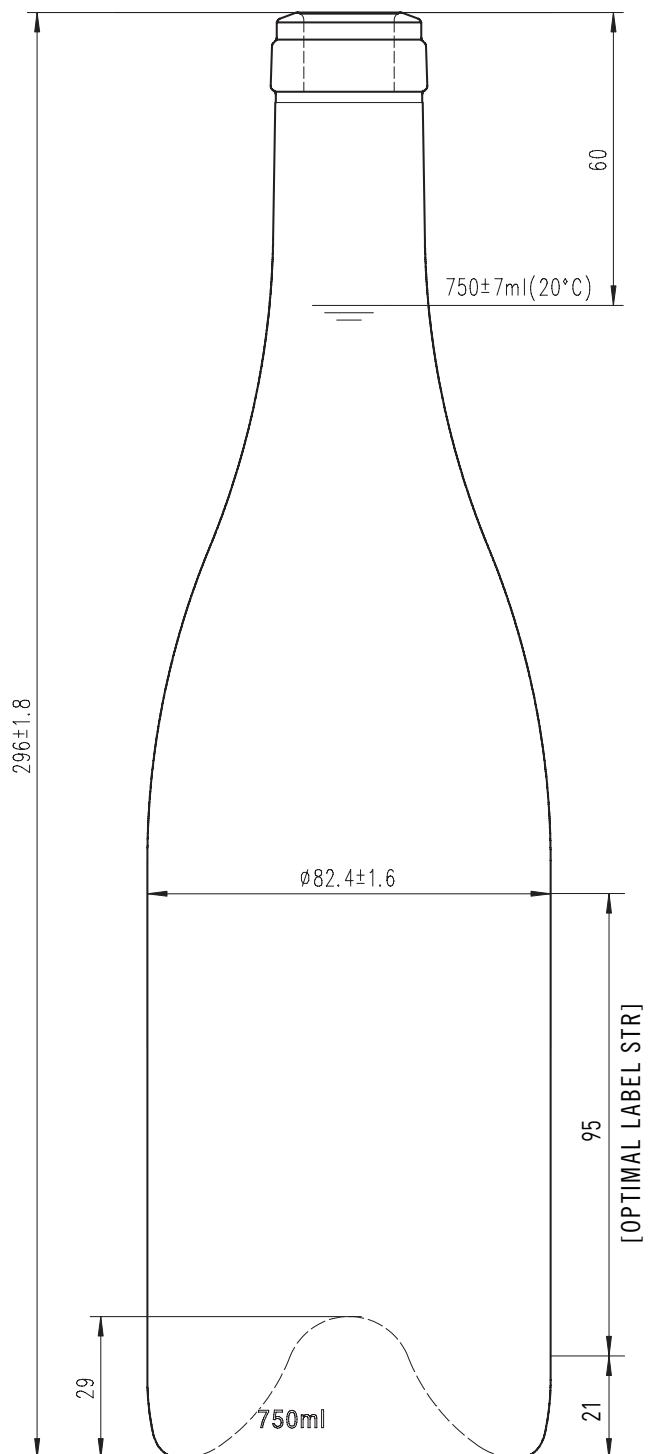

Burgundy DALI (Cork)

PRODUCT CODE:	CR427
MOUTH FINISH:	Cork 31.5 (Careé)
DIAMETER:	82.4mm ± 1.6mm
HEIGHT:	296mm ± 1.8mm
LABEL PANEL:	95mm
PUNT DEPTH:	29mm
WEIGHT:	600g
75cl FILL POINT:	60mm

NEW ZEALAND

PALLET LOAD:	1,260
LAYERS:	7