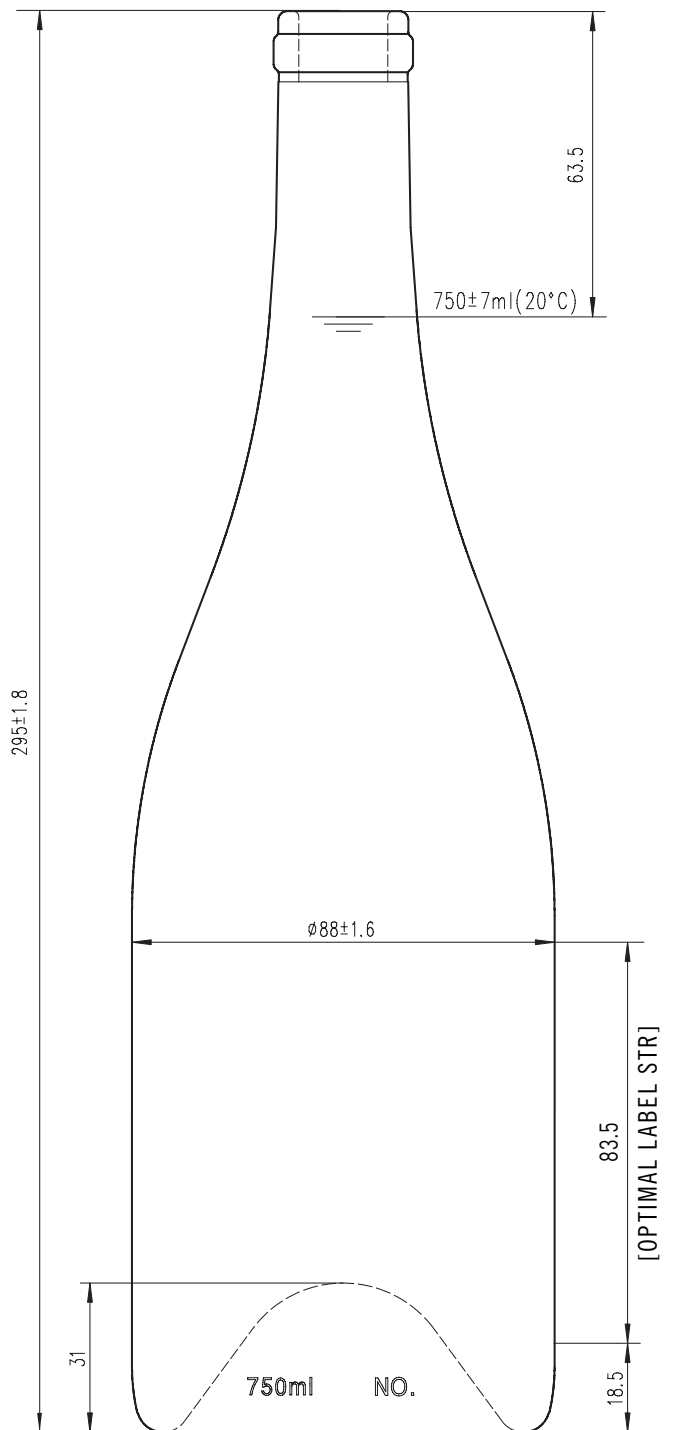

Burgundy LOLA (Cork)

PRODUCT CODE:	CR419
MOUTH FINISH:	Cork 29
DIAMETER:	88mm \pm 1.6mm
HEIGHT:	295mm \pm 1.8mm
LABEL PANEL:	83.5mm
PUNT DEPTH:	31mm
WEIGHT:	640g
75cl FILL POINT:	63.5mm

NEW ZEALAND

PALLET LOAD:	1,169
LAYERS:	7