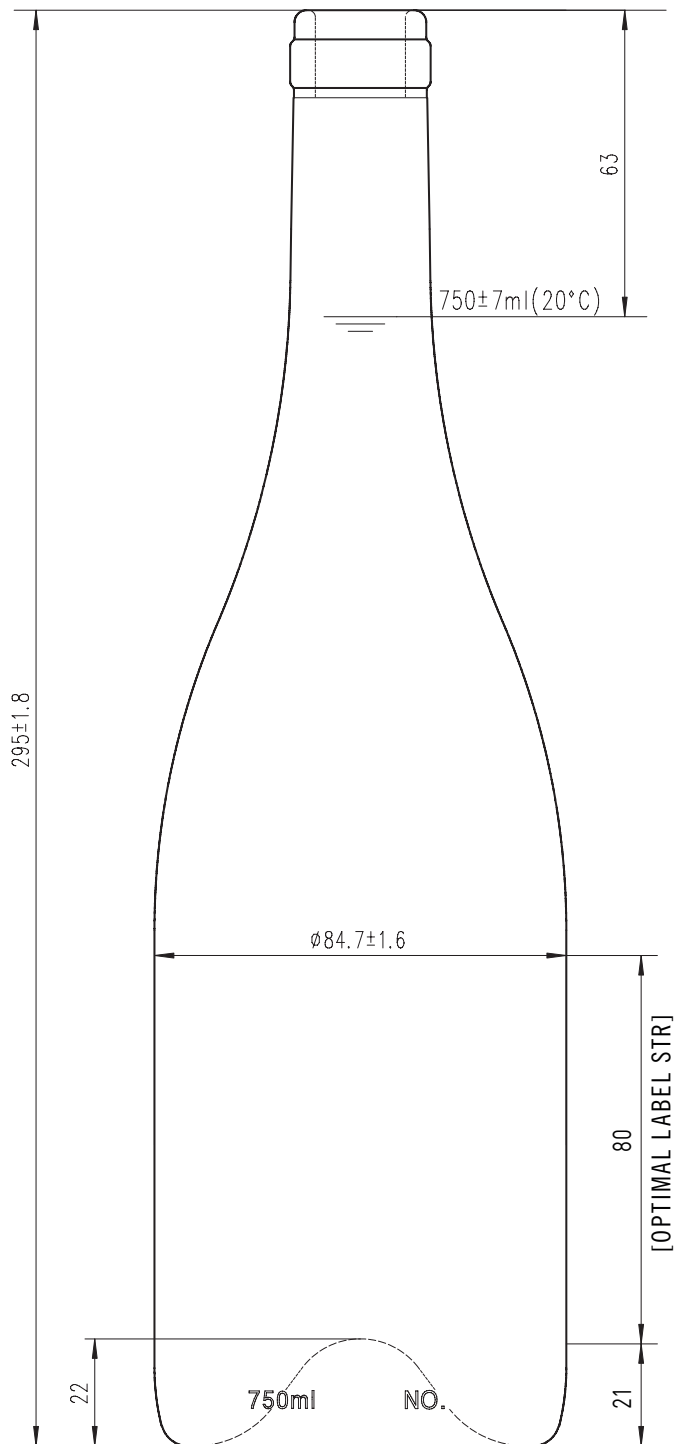

Burgundy LUCA (Cork)

| | |
|-------------------------|----------------|
| PRODUCT CODE: | CR418 |
| MOUTH FINISH: | Cork 29 |
| DIAMETER: | 84.7mm ± 1.6mm |
| HEIGHT: | 295mm ± 1.8mm |
| LABEL PANEL: | 80mm |
| PUNT DEPTH: | 22mm |
| WEIGHT: | 512g |
| 75cl FILL POINT: | 63mm |

NEW ZEALAND

| | |
|---------------------|-------|
| PALLET LOAD: | 1,225 |
| LAYERS: | 7 |

CHANDLER
GLASS & PACKAGING
www.chandler.co

New Zealand
PO Box 303-237, North Harbour,
Auckland 0751, New Zealand
E: info@chandler.co · T: +64 9 448 1288