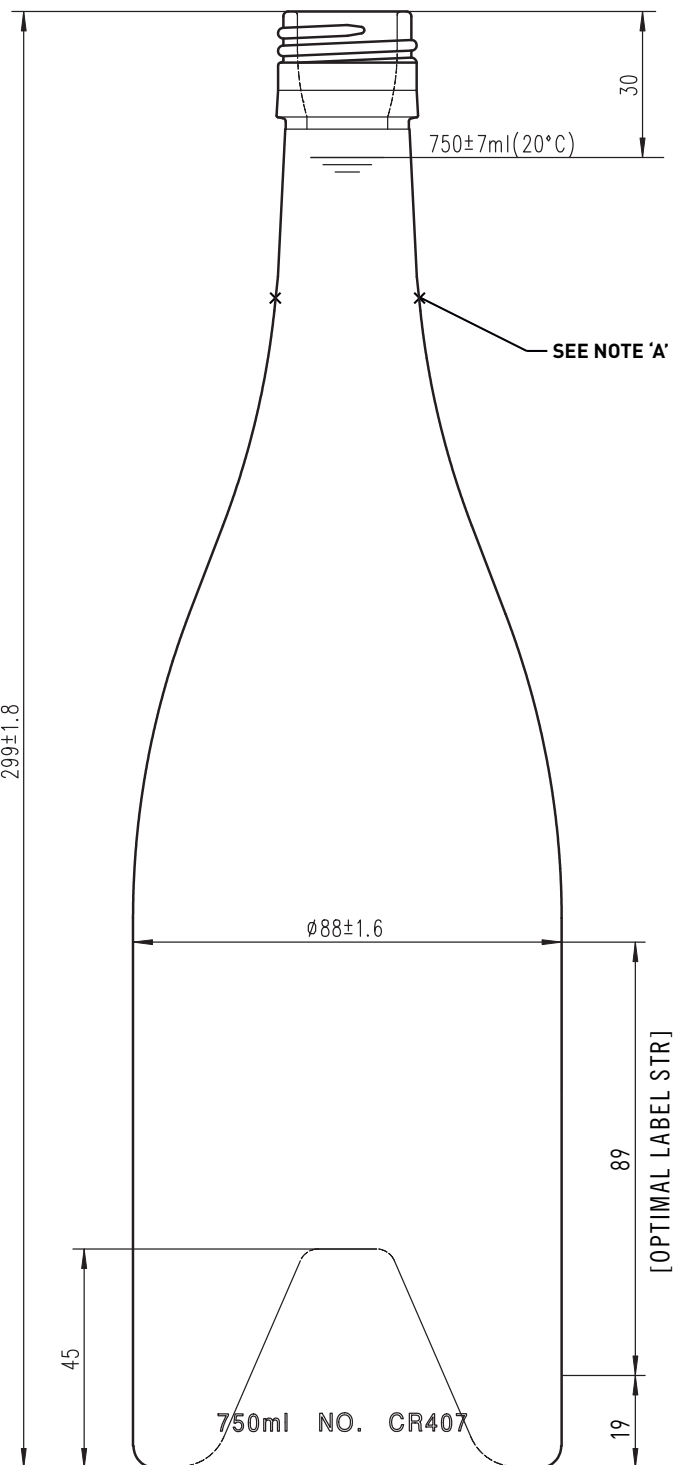

## Burgundy PASSION

<b>PRODUCT CODE:</b>	CR407
<b>MOUTH FINISH:</b>	BVS 30 x 60
<b>DIAMETER:</b>	88.0mm $\pm$ 1.6mm
<b>HEIGHT:</b>	299mm $\pm$ 1.8mm
<b>LABEL PANEL:</b>	89mm
<b>PUNT DEPTH:</b>	45mm
<b>WEIGHT:</b>	800g
<b>75cl FILL POINT:</b>	30mm

## NEW ZEALAND

<b>PALLET LOAD:</b>	1,183
<b>LAYERS:</b>	7

**NOTE A:** CONTROLLED NECK & MOUTH REFER TO DIMENSIONAL SPECIFICATIONS FOR BVS GLASS MOUTH FINISH Norm: EN16293

**CHANDLER**  
GLASS & PACKAGING  
www.chandler.co