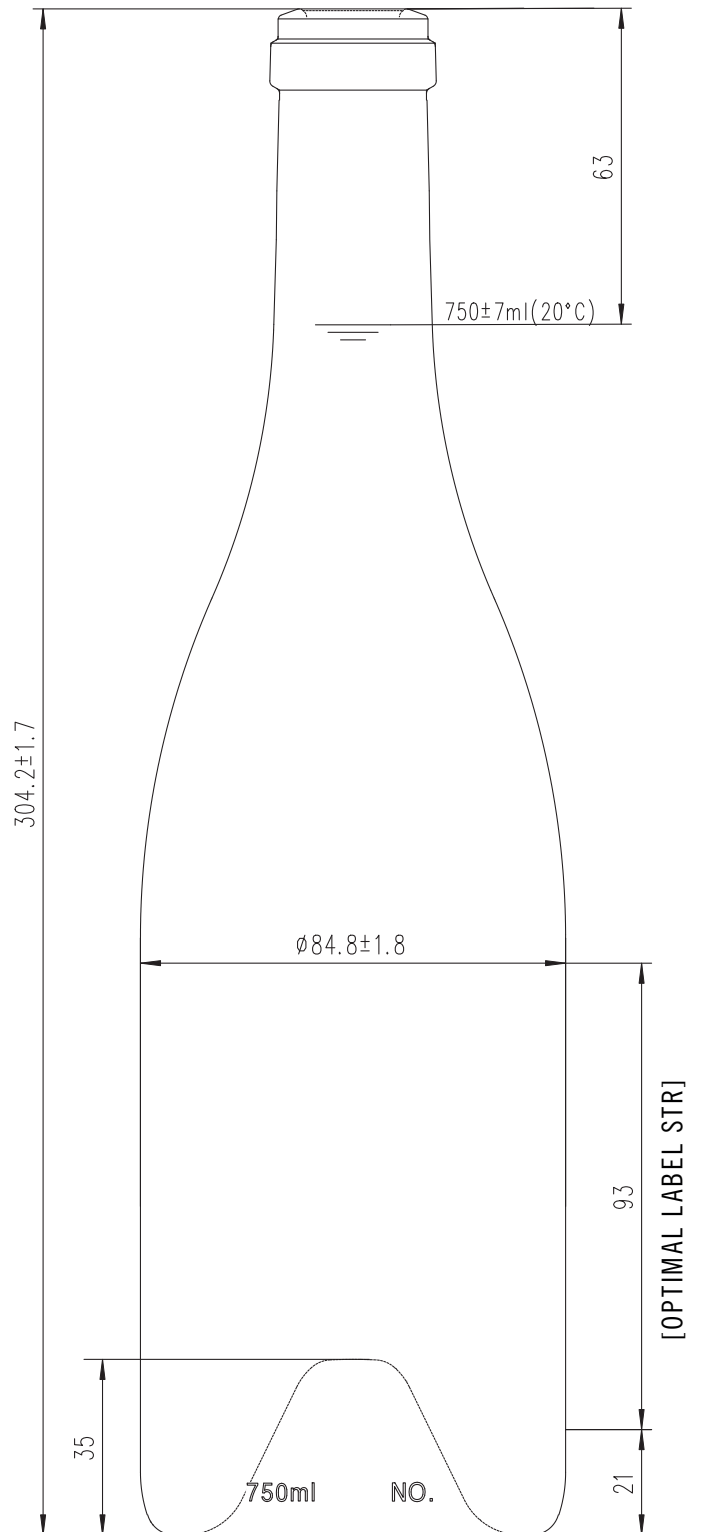

Burgundy PLATO (Cork)

PRODUCT CODE:	CR441
MOUTH FINISH:	Cork 33 (Careé)
DIAMETER:	84.8mm $\pm$ 1.8mm
HEIGHT:	304.2mm $\pm$ 1.7mm
LABEL PANEL:	93mm
PUNT DEPTH:	35mm
WEIGHT:	695g
75cl FILL POINT:	63mm

NEW ZEALAND

PALLET LOAD:	1,225
LAYERS:	7

CHANDLER
GLASS & PACKAGING
www.chandler.co

New Zealand
PO Box 303-237, North Harbour,
Auckland 0751, New Zealand
E: info@chandler.co · T: +64 9 448 1288