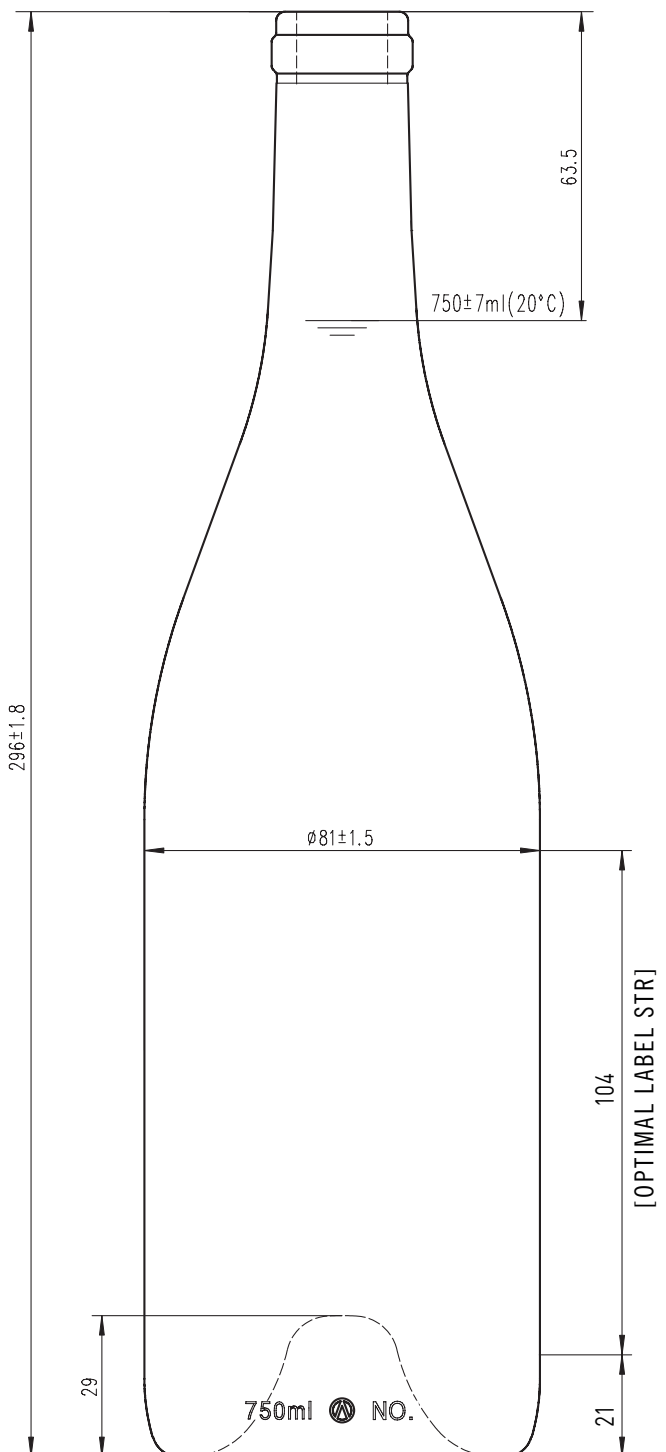

Burgundy TRADITIONAL (Cork)

PRODUCT CODE:	CR416
MOUTH FINISH:	Cork 29
DIAMETER:	81mm $\pm$ 1.5mm
HEIGHT:	296mm $\pm$ 1.8mm
LABEL PANEL:	104mm
PUNT DEPTH:	29mm
WEIGHT:	525g
75cl FILL POINT:	63.5mm

NEW ZEALAND

PALLET LOAD:	1,372
LAYERS:	7

CHANDLER
GLASS & PACKAGING
www.chandler.co

New Zealand
PO Box 303-237, North Harbour,
Auckland 0751, New Zealand
E: info@chandler.co · T: +64 9 448 1288