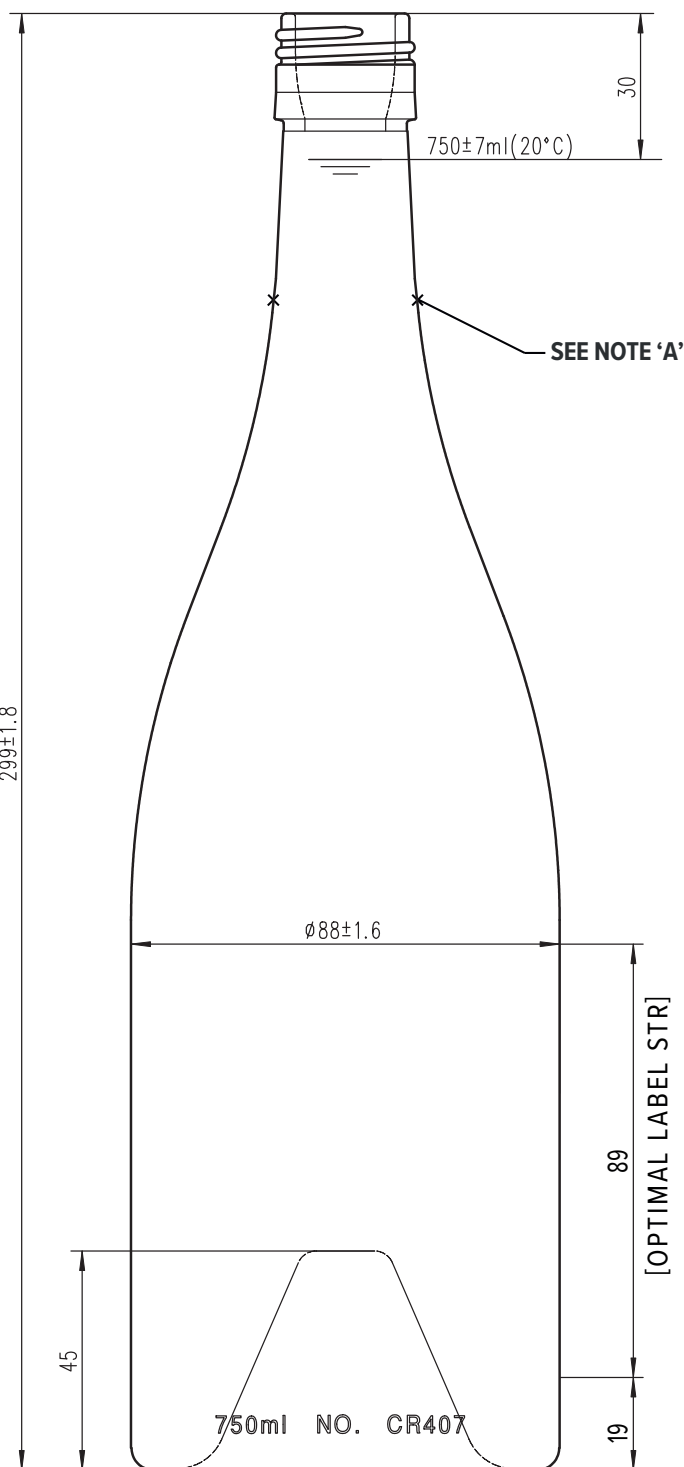

BURGUNDY PASSION

PRODUCT CODE:	CR407
MOUTH FINISH:	BVS 30 x 60
DIAMETER:	88.0mm ± 1.6mm
HEIGHT:	299mm ± 1.8mm
LABEL PANEL:	89mm
PUNT DEPTH:	45mm
WEIGHT:	800g
75cl FILL POINT:	30mm

NEW ZEALAND

PALLET LOAD:	1,183
LAYERS:	7

NOTE A: CONTROLLED NECK & MOUTH REFER TO DIMENSIONAL SPECIFICATIONS FOR BVS GLASS MOUTH FINISH Norm: EN16293

CHANDLER
GLASS & PACKAGING
www.chandler.co

New Zealand
PO Box 303-237, North Harbour,
Auckland 0751, New Zealand
E: info@chandler.co • T: +64 9 448 1288