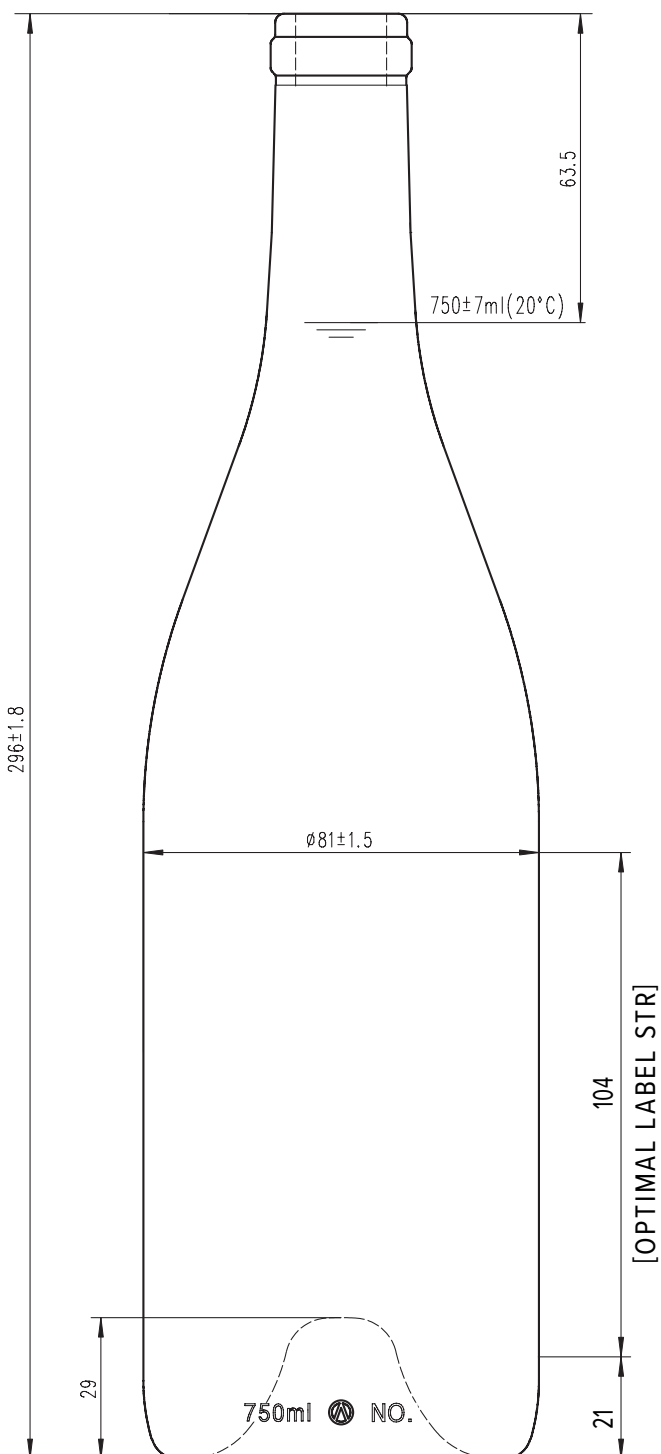

BURGUNDY TRADITIONAL C (CORK)

PRODUCT CODE:	CR416
MOUTH FINISH:	Cork 29
DIAMETER:	81mm ± 1.5mm
HEIGHT:	296mm ± 1.8mm
LABEL PANEL:	104mm
PUNT DEPTH:	29mm
WEIGHT:	525g
75cl FILL POINT:	63.5mm

NEW ZEALAND

PALLET LOAD:	1,358
LAYERS:	7