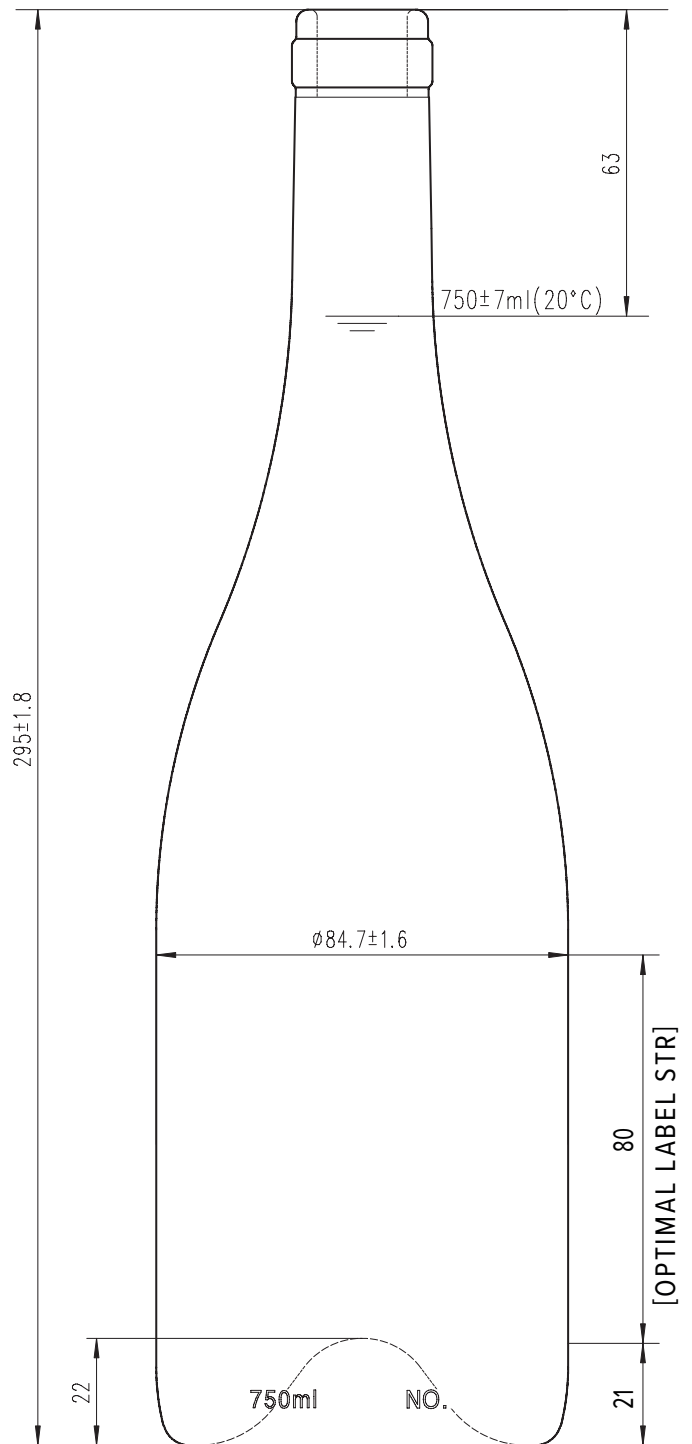

## BURGUNDY LUCA (CORK)

<b>PRODUCT CODE:</b>	CR418
<b>MOUTH FINISH:</b>	Cork 29
<b>DIAMETER:</b>	84.7mm ± 1.6mm
<b>HEIGHT:</b>	295mm ± 1.8mm
<b>LABEL PANEL:</b>	80mm
<b>PUNT DEPTH:</b>	22mm
<b>WEIGHT:</b>	512g
<b>75cl FILL POINT:</b>	63mm

## NEW ZEALAND

<b>PALLET LOAD:</b>	1,225
<b>LAYERS:</b>	7

**CHANDLER**  
GLASS & PACKAGING  
[www.chandler.co](http://www.chandler.co)

**New Zealand**  
PO Box 303-237, North Harbour,  
Auckland 0751, New Zealand  
E: [info@chandler.co](mailto:info@chandler.co) • T: +64 9 448 1288