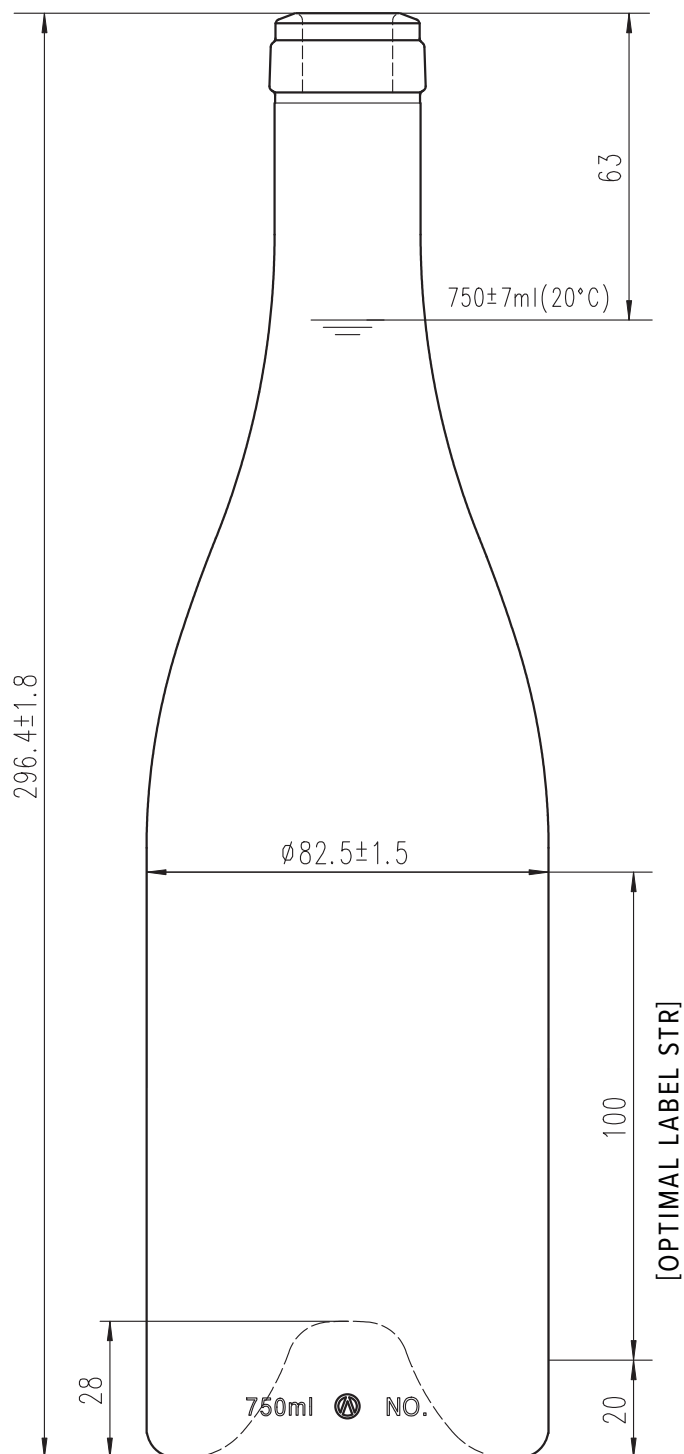

BURGUNDY ALBI (CORK)

PRODUCT CODE:	CR429
MOUTH FINISH:	Cork 31.5 (Careé)
DIAMETER:	82.5mm ± 1.5mm
HEIGHT:	296.4mm ± 1.8mm
LABEL PANEL:	100mm
PUNT DEPTH:	28mm
WEIGHT:	580g
75cl FILL POINT:	63mm

NEW ZEALAND

PALLET LOAD:	1,372
LAYERS:	7

CHANDLER
GLASS & PACKAGING
www.chandler.co

New Zealand
PO Box 303-237, North Harbour,
Auckland 0751, New Zealand
E: info@chandler.co • T: +64 9 448 1288