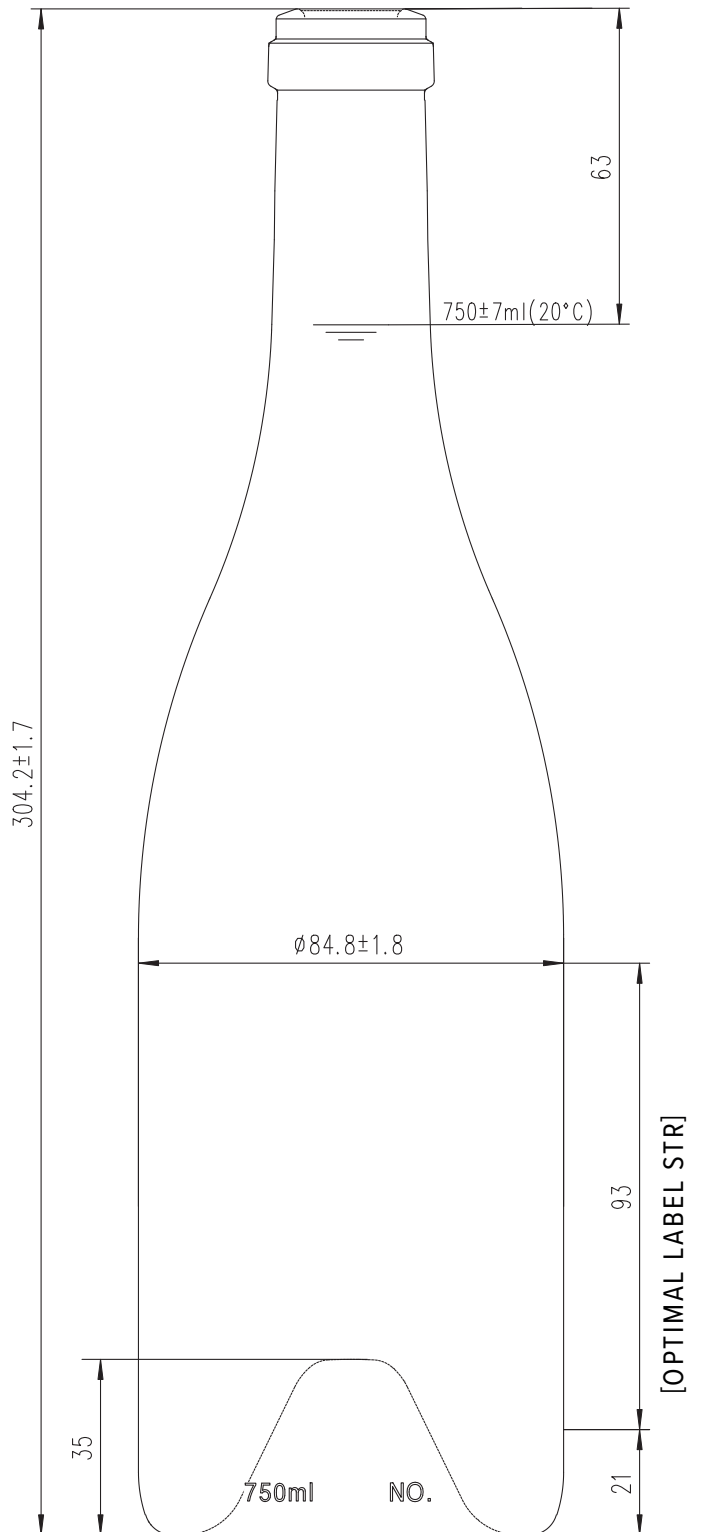

BURGUNDY PLATO (CORK)

PRODUCT CODE:	CR441
MOUTH FINISH:	Cork 33 (Careé)
DIAMETER:	84.8mm ± 1.8mm
HEIGHT:	304.2mm ± 1.7mm
LABEL PANEL:	93mm
PUNT DEPTH:	35mm
WEIGHT:	695g
75cl FILL POINT:	63mm

NEW ZEALAND

PALLET LOAD:	1,225
LAYERS:	7

CHANDLER
GLASS & PACKAGING
www.chandler.co

New Zealand
PO Box 303-237, North Harbour,
Auckland 0751, New Zealand
E: info@chandler.co • T: +64 9 448 1288