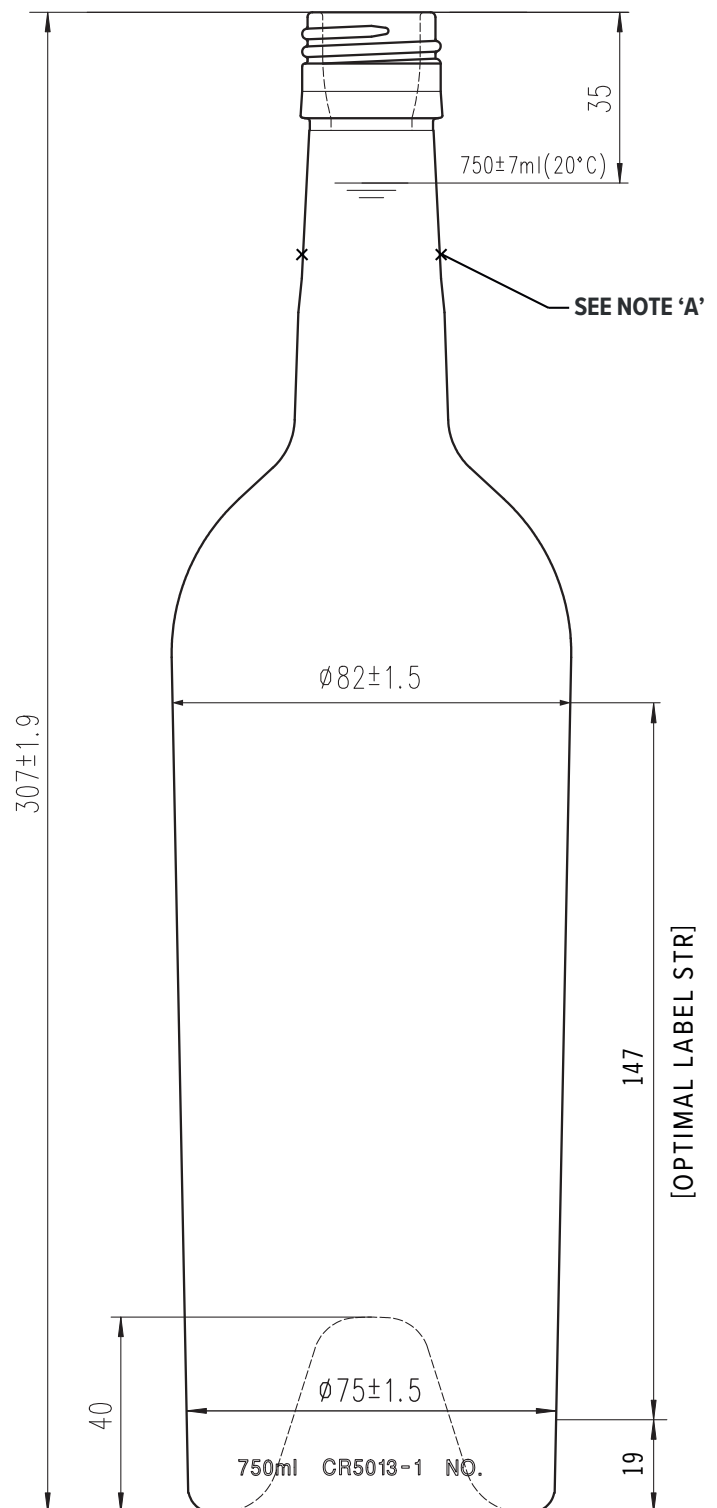

BORDEAUX POMEROL (TAPERED)

PRODUCT CODE:	CR5013
MOUTH FINISH:	BVS 30 x 60
DIAMETER:	SHOULDER 82mm, BASE 75mm
HEIGHT:	307mm ± 1.9mm
LABEL PANEL:	147mm
PUNT DEPTH:	40mm
WEIGHT:	640g
75cl FILL POINT:	35mm

NEW ZEALAND

PALLET LOAD:	1,372
LAYERS:	7

NOTE A: CONTROLLED NECK & MOUTH REFER TO DIMENSIONAL SPECIFICATIONS FOR BVS GLASS MOUTH FINISH Norm: EN16293

CHANDLER
GLASS & PACKAGING
www.chandler.co

New Zealand
PO Box 303-237, North Harbour,
Auckland 0751, New Zealand
E: info@chandler.co • T: +64 9 448 1288