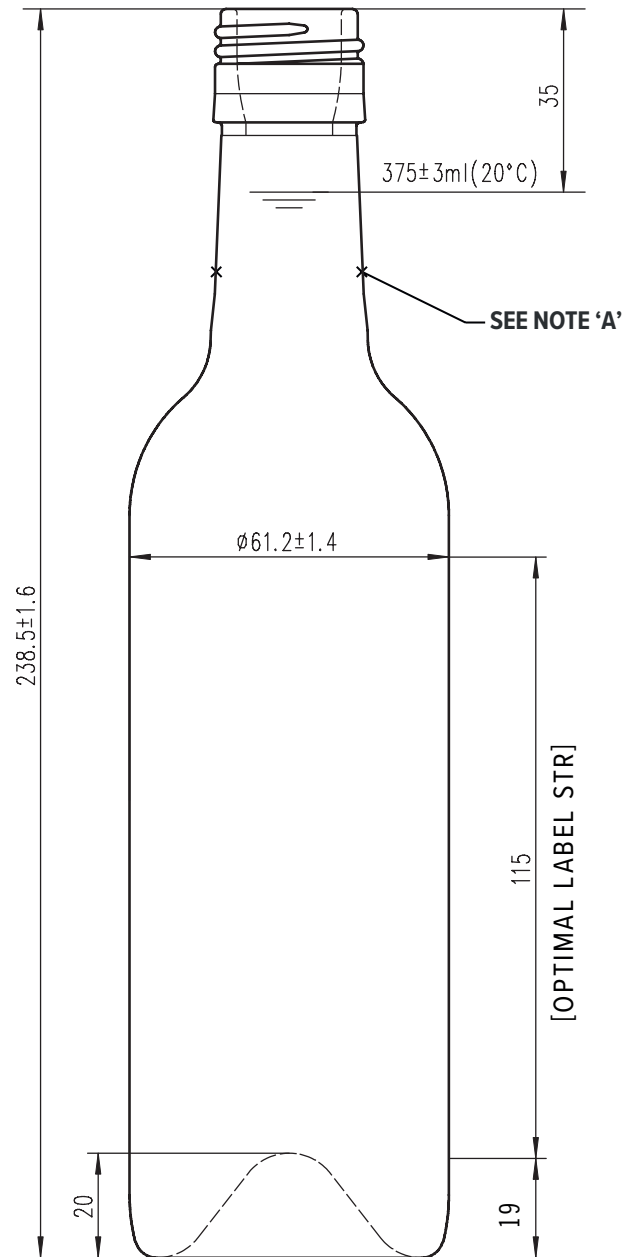

BORDEAUX TOMTIT (375 ml)

PRODUCT CODE:	CR5037
MOUTH FINISH:	BVS 30 x 60
DIAMETER:	61.2mm
HEIGHT:	238.5mm
LABEL PANEL:	115mm
PUNT DEPTH:	20mm
WEIGHT:	280g
37.5cl FILL POINT:	35mm

NEW ZEALAND

PALLET LOAD:	1,360
LAYERS:	4

NOTE A: CONTROLLED NECK & MOUTH REFER TO DIMENSIONAL SPECIFICATIONS FOR BVS GLASS MOUTH FINISH Norm: EN16293