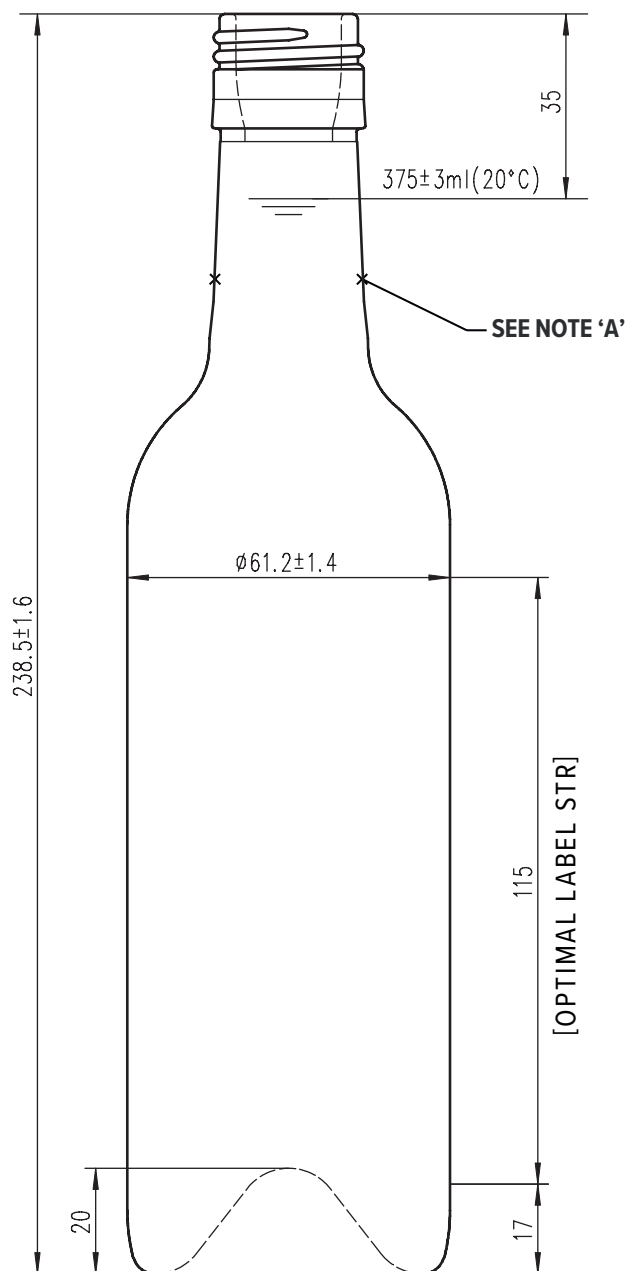

BORDEAUX TOMTIT (375 ml)

PRODUCT CODE:	CR5037
MOUTH FINISH:	BVS 30 x 60
DIAMETER:	61.2mm
HEIGHT:	238.5mm
LABEL PANEL:	115mm
PUNT DEPTH:	20mm
WEIGHT:	280g
75cl FILL POINT:	35mm

NEW ZEALAND

PALLET LOAD:	1,360
LAYERS:	4

NOTE A: CONTROLLED NECK & MOUTH REFER TO DIMENSIONAL SPECIFICATIONS FOR BVS GLASS MOUTH FINISH Norm: EN16293