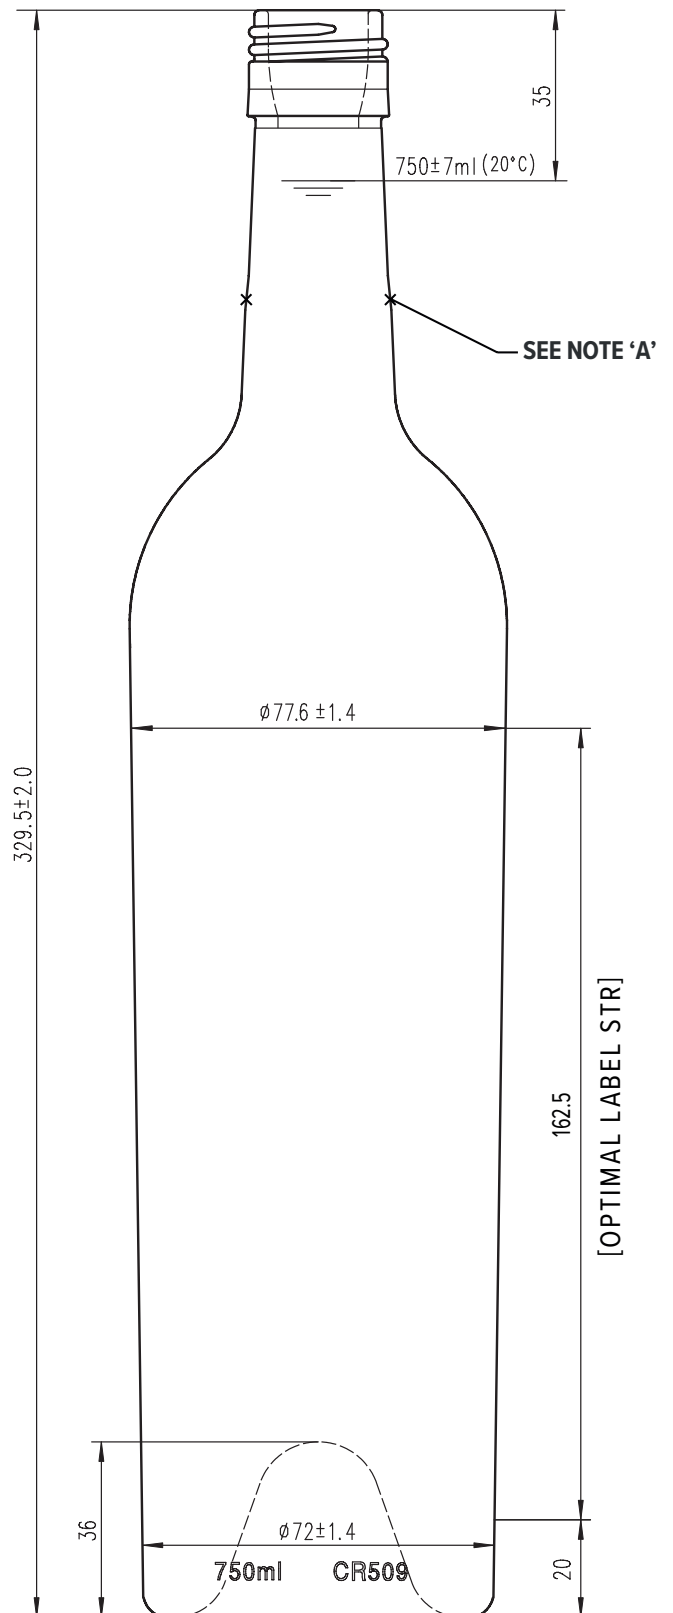

BORDEAUX ELITE (TAPERED)

PRODUCT CODE:	CR509
MOUTH FINISH:	BVS 30 x 60
DIAMETER:	SHOULDER 77.6mm, BASE 72mm
HEIGHT:	329.5mm ± 2mm
LABEL PANEL:	162.5mm
PUNT DEPTH:	36mm
WEIGHT:	695g
75cl FILL POINT:	35mm

NEW ZEALAND

PALLET LOAD:	1,350
LAYERS:	6

NOTE A: CONTROLLED NECK & MOUTH REFER TO DIMENSIONAL SPECIFICATIONS FOR BVS GLASS MOUTH FINISH Norm: EN16293

CHANDLER
GLASS & PACKAGING
www.chandler.co

New Zealand
PO Box 303-237, North Harbour,
Auckland 0751, New Zealand
E: info@chandler.co • T: +64 9 448 1288