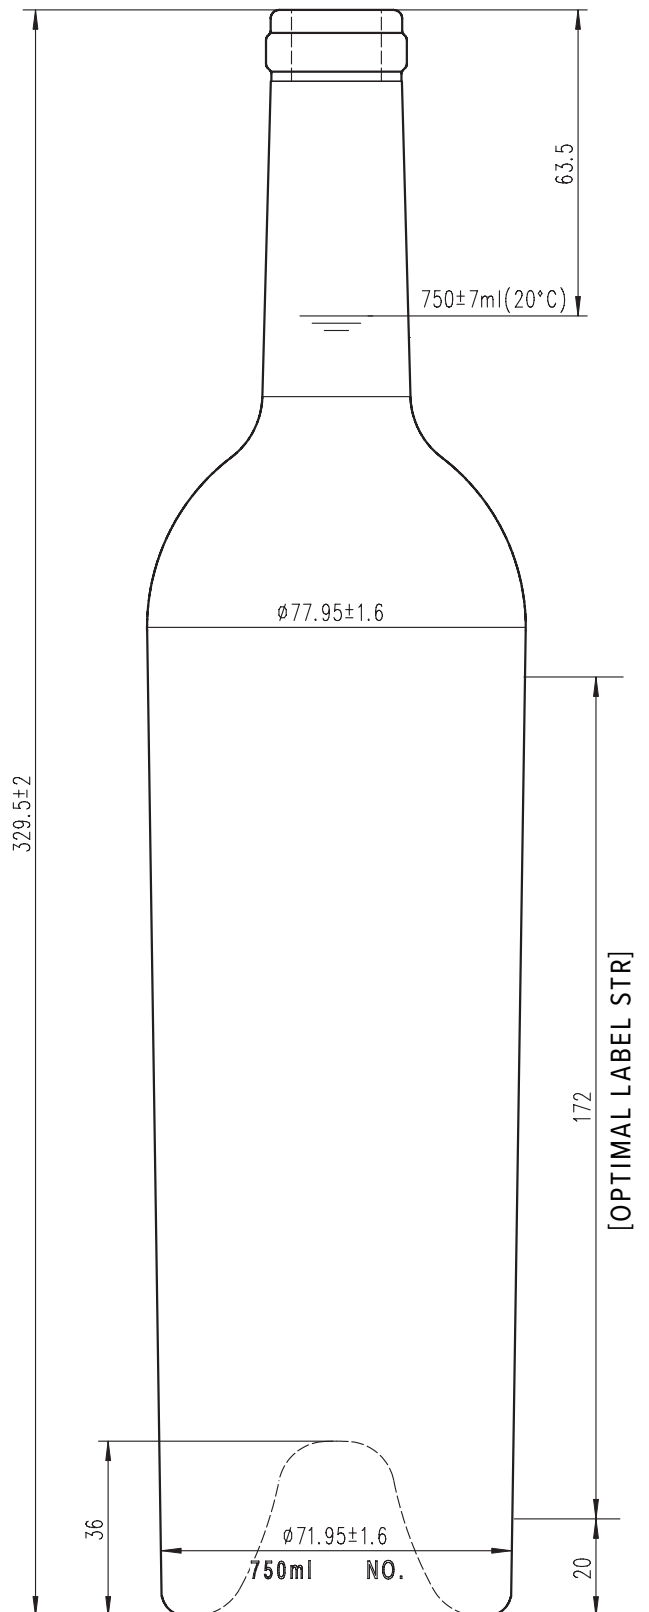

BORDEAUX ELITE C (TAPERED CORK)

PRODUCT CODE:	CR519
MOUTH FINISH:	Cork 29
DIAMETER:	Shoulder 77.95mm, Base 71.95mm
HEIGHT:	$329.5\text{mm} \pm 2\text{mm}$
LABEL PANEL:	172mm
PUNT DEPTH:	36mm
WEIGHT:	695g
75cl FILL POINT:	63.5mm

NEW ZEALAND

PALLET LOAD:	1,350
LAYERS:	6

CHANDLER
GLASS & PACKAGING
www.chandler.co

New Zealand
PO Box 303-237, North Harbour,
Auckland 0751, New Zealand
E: info@chandler.co • **T:** +64 9 448 1288