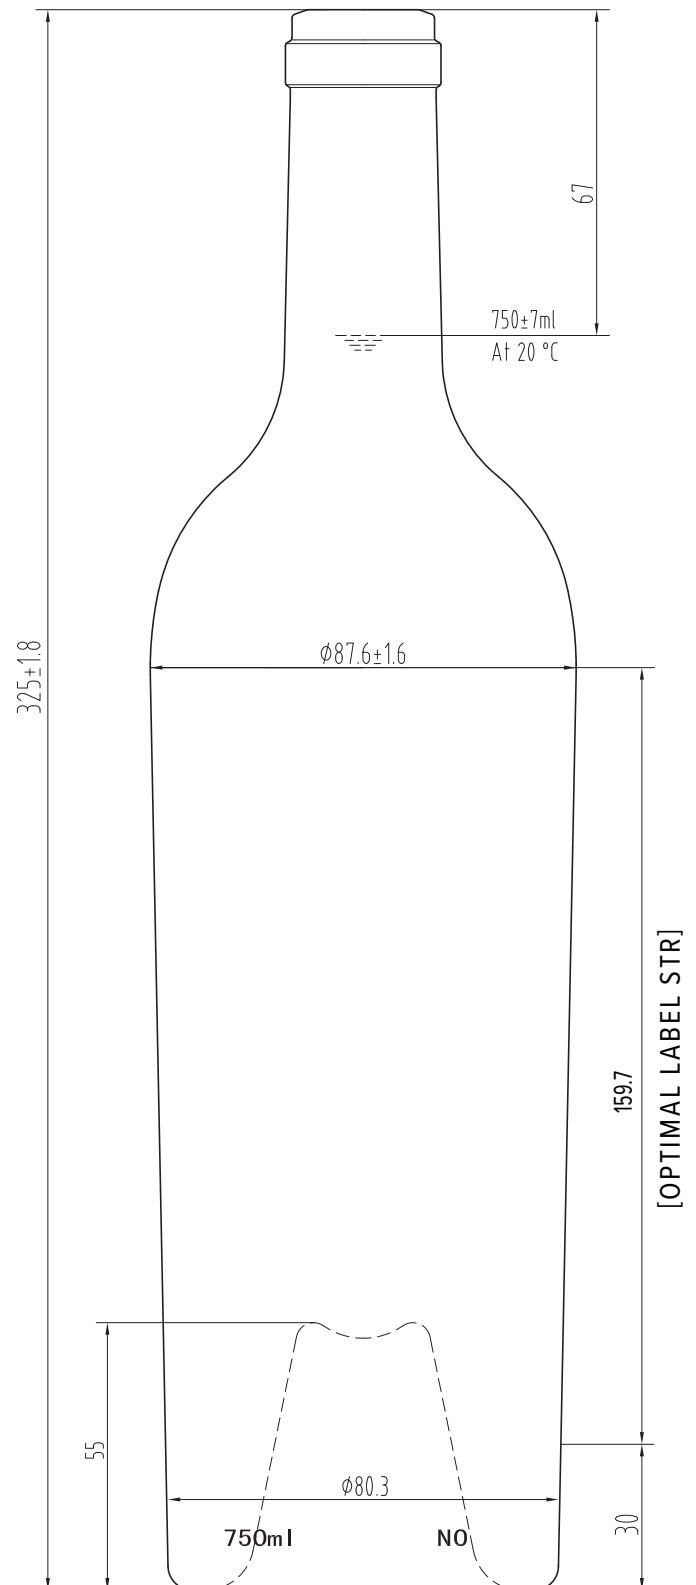

BORDEAUX REPENT (TAPERED CORK)

PRODUCT CODE:	CR5312
MOUTH FINISH:	Cork 32 (Careé)
DIAMETER:	Shoulder 87.6mm, Base 80.3mm
HEIGHT:	325mm ± 1.8mm
LABEL PANEL:	159.7mm
PUNT DEPTH:	55mm
WEIGHT:	1200g
75cl FILL POINT:	67mm

NEW ZEALAND

PALLET LOAD:	1,014
LAYERS:	6

CHANDLER
GLASS & PACKAGING
www.chandler.co

New Zealand
PO Box 303-237, North Harbour,
Auckland 0751, New Zealand
E: info@chandler.co • T: +64 9 448 1288